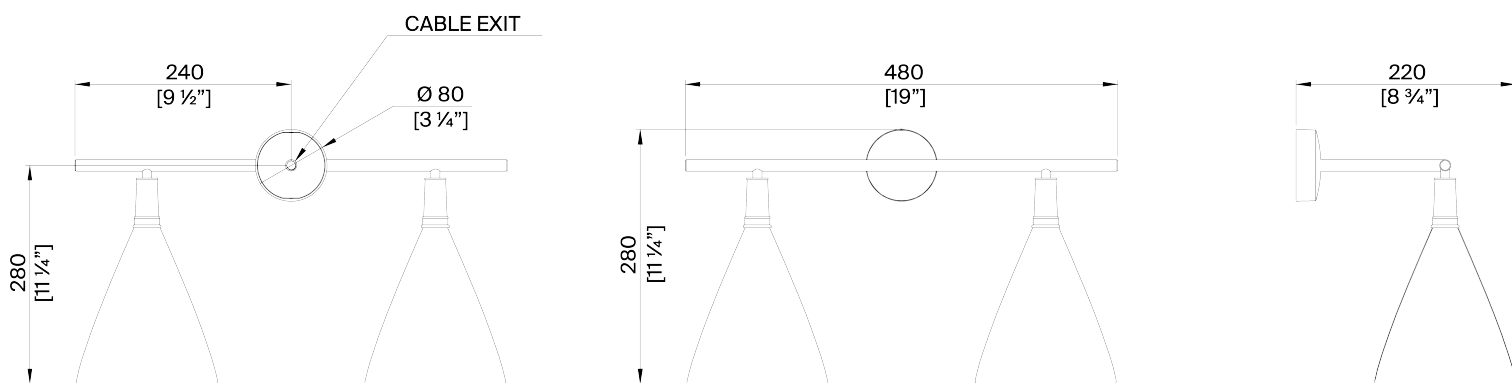

## Matilda Wall Light Small Double

TWL150SS | Black with Etched Gold

Black with Etched Gold

HEIGHT  
280mm | 11 1/4"

CONSTRUCTED FROM  
Cast composite and metal with  
decorative finish

LAMP  
2 x 320lm (3w) LED G9 Capsule

WIDTH  
480mm | 19"

WATTAGE  
25W

PROJECTION  
220mm | 8 3/4"

VOLTAGE  
220-240V

WEIGHT  
4 kgs | 9 lbs

---

FINISHES  
Plaster White with Cream Etched  
Gold Black with Etched Gold

# Matilda Wall Light Small Double TWL150SS

HEIGHT  
280mm | 11 1/4"

WIDTH  
480mm | 19"

© Porta Romana 2023

Dimensions and weights are provided as a guide. All Porta Romana Products are made by hand and variations can occur in some products. The products you are buying or marketing are exclusive designs belonging to Porta Romana. Please do not submit design sheets featuring our products to other manufacturing companies nor to other parties who might. Any manufacturer found to be reproducing Porta Romana products will be breaching copyright law and will be actively pursued