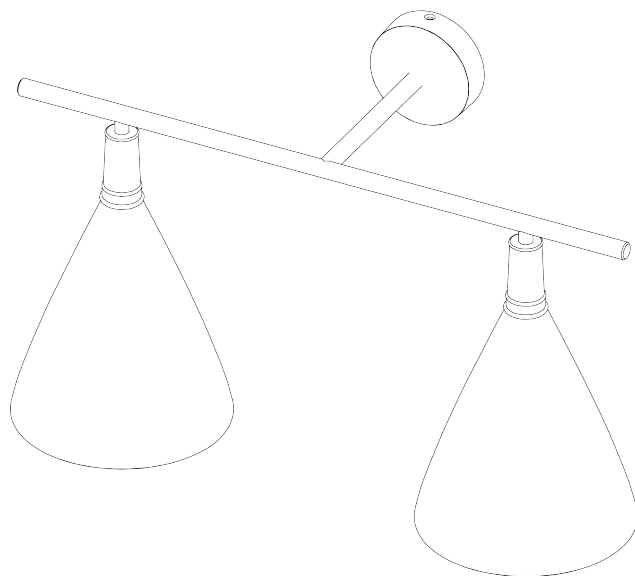

## Matilda Wall Light Small Double

TWL150SS | Black with Etched Gold

Black with Etched Gold

HEIGHT  
280mm | 11 1/4"

CONSTRUCTED FROM  
Cast composite and metal with  
decorative finish

LAMP  
2 x 320lm (3w) LED G9 Capsule

WIDTH  
480mm | 19"

WATTAGE  
25W

PROJECTION  
220mm | 8 3/4"

VOLTAGE  
220-240V

WEIGHT  
4 kgs | 9 lbs

---

FINISHES  
Plaster White with Cream Etched  
Gold Black with Etched Gold

# Matilda Wall Light Small Double TWL150SS

HEIGHT  
280mm | 11 1/4"

WIDTH  
480mm | 19"

© Porta Romana 2023

Dimensions and weights are provided as a guide. All Porta Romana Products are made by hand and variations can occur in some products. The products you are buying or marketing are exclusive designs belonging to Porta Romana. Please do not submit design sheets featuring our products to other manufacturing companies nor to other parties who might. Any manufacturer found to be reproducing Porta Romana products will be breaching copyright law and will be actively pursued