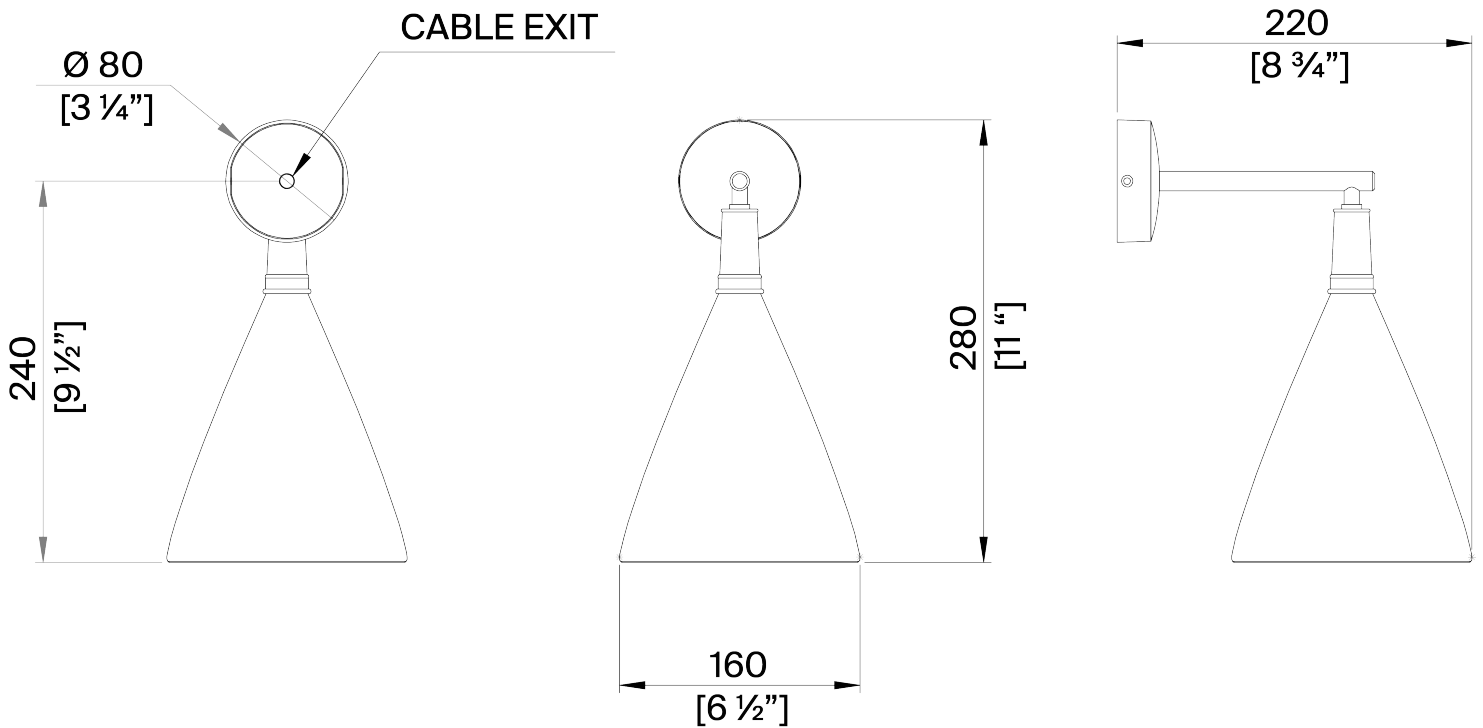

## Matilda Wall Light Small Single

TWL150S | Plaster White with Cream Etched Gold

Plaster White with Cream Etched Gold

**HEIGHT**  
280mm | 11 1/4"

**CONSTRUCTED FROM**  
Cast composite and metal with decorative finish

**LAMP**  
320lm (3w) LED G9 Capsule

**WIDTH**  
160mm | 6 1/2"

**WATTAGE**  
25W

**PROJECTION**  
220mm | 8 3/4"

**VOLTAGE**  
220v-240v

**WEIGHT**  
2 kgs | 4 1/2 lbs

---

**FINISHES**  
Plaster White with Cream Etched Gold  
Black with Black Gold

# Matilda Wall Light TWL150S

HEIGHT  
280mm | 11 1/4"

WIDTH  
160mm | 6 1/2"

© Porta Romana 2023

Dimensions and weights are provided as a guide. All Porta Romana Products are made by hand and variations can occur in some products. The products you are buying or marketing are exclusive designs belonging to Porta Romana. Please do not submit design sheets featuring our products to other manufacturing companies nor to other parties who might. Any manufacturer found to be reproducing Porta Romana products will be breaching copyright law and will be actively pursued