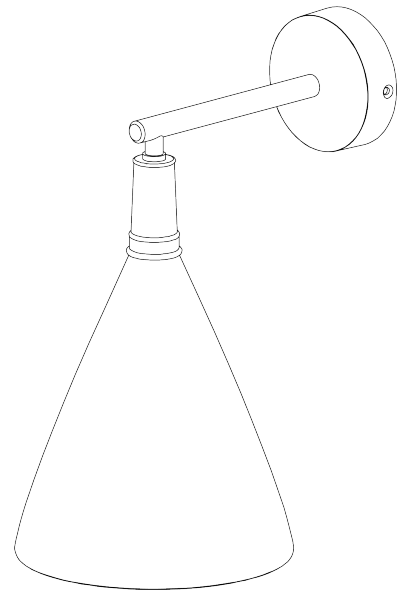

## Matilda Wall Light Small Single

TWL150S | Plaster White with Cream Etched Gold

Plaster White with Cream Etched Gold

**HEIGHT**  
280mm | 11 1/4"

**CONSTRUCTED FROM**  
Cast composite and metal with decorative finish

**LAMP**  
320lm (3w) LED G9 Capsule

**WIDTH**  
160mm | 6 1/2"

**WATTAGE**  
25W

**PROJECTION**  
220mm | 8 3/4"

**VOLTAGE**  
220v-240v

**WEIGHT**  
2 kgs | 4 1/2 lbs

---

**FINISHES**  
Plaster White with Cream Etched Gold  
Black with Black Gold

# Matilda Wall Light TWL150S

HEIGHT  
280mm | 11 1/4"

WIDTH  
160mm | 6 1/2"

© Porta Romana 2023

Dimensions and weights are provided as a guide. All Porta Romana Products are made by hand and variations can occur in some products. The products you are buying or marketing are exclusive designs belonging to Porta Romana. Please do not submit design sheets featuring our products to other manufacturing companies nor to other parties who might. Any manufacturer found to be reproducing Porta Romana products will be breaching copyright law and will be actively pursued