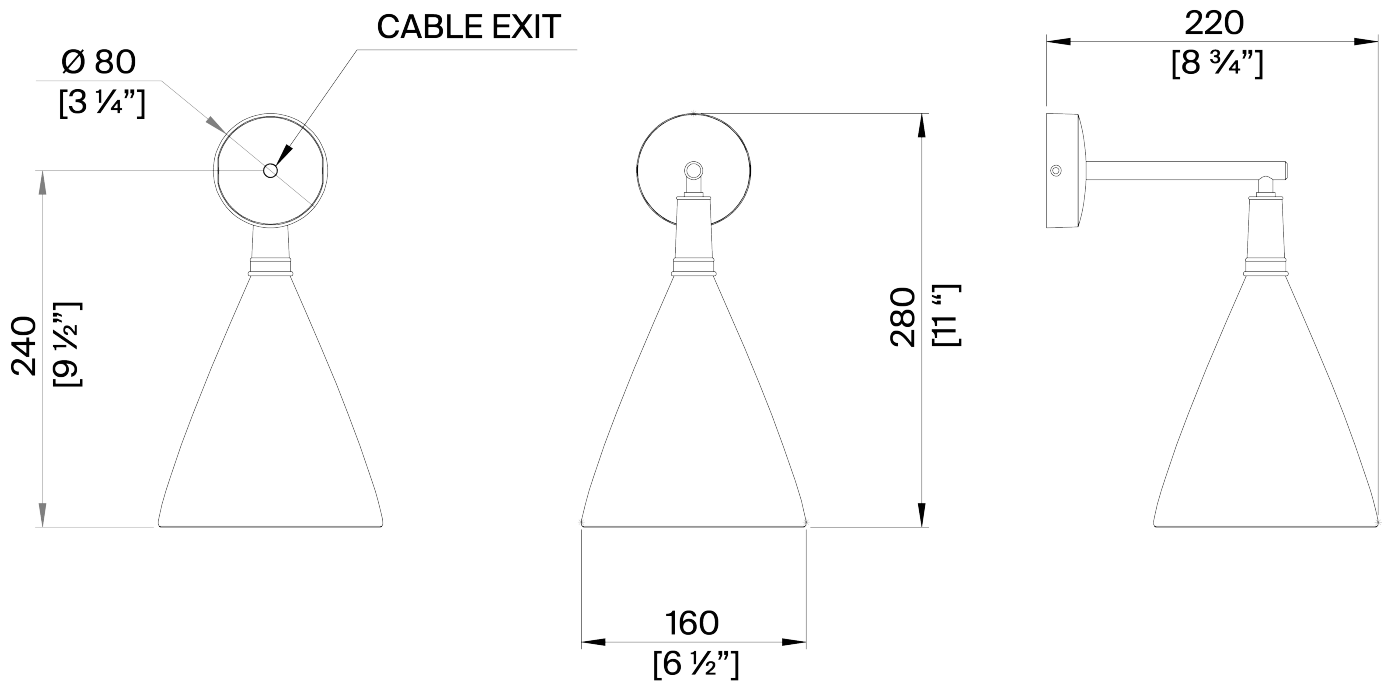

## Matilda Wall Light Small Single

TWL150S | Black with Etched Gold

Black with Etched Gold

**HEIGHT**  
280mm | 11 1/4"

**CONSTRUCTED FROM**  
Cast composite and metal with decorative finish

**LAMP**  
320lm (3w) LED G9 Capsule

**WIDTH**  
160mm | 6 1/2"

**WATTAGE**  
25W

**PROJECTION**  
220mm | 8 3/4"

**VOLTAGE**  
220-240V

**WEIGHT**  
2 kgs | 4 1/2 lbs

# Matilda Wall Light TWL150S

HEIGHT  
280mm | 11 1/4"

WIDTH  
160mm | 6 1/2"

© Porta Romana 2023

Dimensions and weights are provided as a guide. All Porta Romana Products are made by hand and variations can occur in some products. The products you are buying or marketing are exclusive designs belonging to Porta Romana. Please do not submit design sheets featuring our products to other manufacturing companies nor to other parties who might. Any manufacturer found to be reproducing Porta Romana products will be breaching copyright law and will be actively pursued