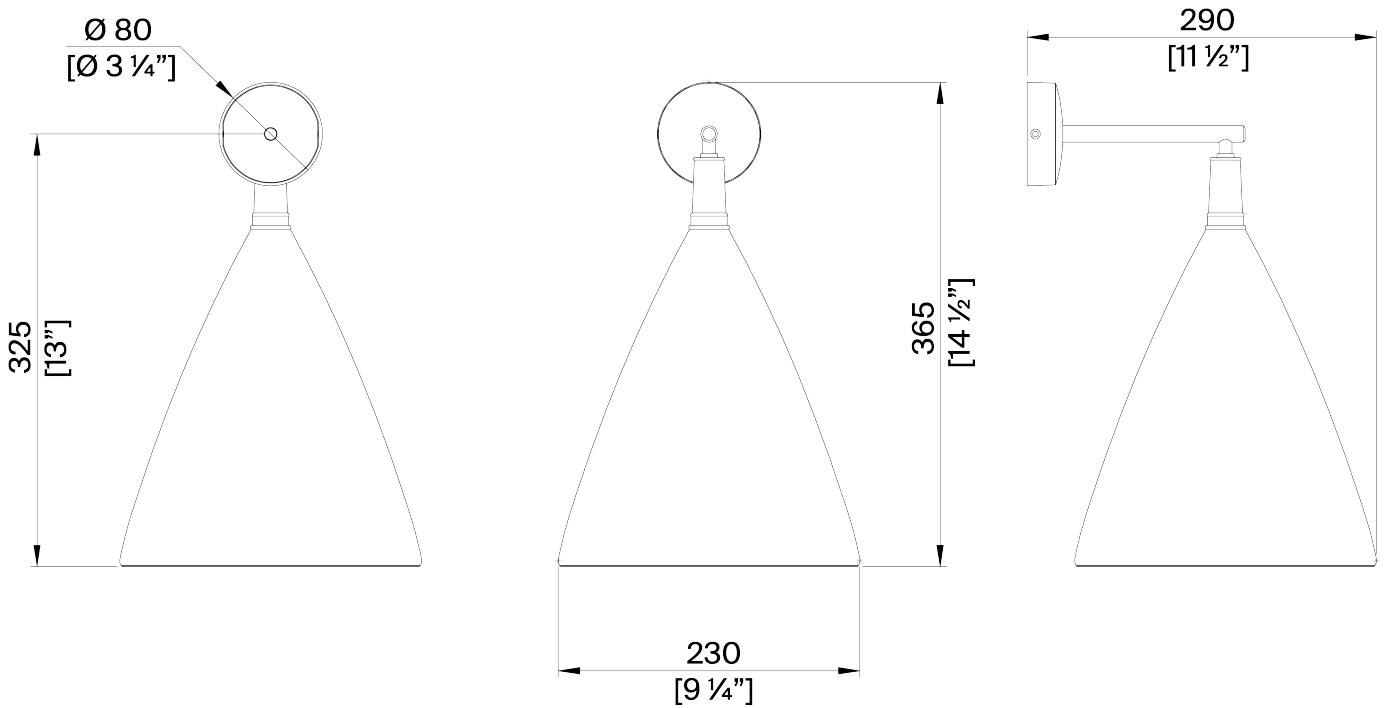

PORTA ROMANA

Matilda Wall Light Medium Single

TWL150M | Plaster White with Cream Etched Gold

Plaster White with Cream Etched Gold

HEIGHT
365mm | 14 1/2"

CONSTRUCTED FROM
Cast composite and metal with decorative finish

Lamp
320lm (3w) LED G9 Capsule

WIDTH
230mm | 9 1/4"

WATTAGE
25W

PROJECTION
290mm | 11 1/2"

VOLTAGE
220-240V

WEIGHT
3 kgs | 6 3/4 lbs

FINISHES

Plaster White with Cream Etched Gold
Black with Etched Gold

Matilda Wall Light Medium Single MCL96L

HEIGHT
365mm | 14 1/2"

WIDTH
230mm | 9 1/4"

© Porta Romana 2023

Dimensions and weights are provided as a guide. All Porta Romana Products are made by hand and variations can occur in some products. The products you are buying or marketing are exclusive designs belonging to Porta Romana. Please do not submit design sheets featuring our products to other manufacturing companies nor to other parties who might. Any manufacturer found to be reproducing Porta Romana products will be breaching copyright law and will be actively pursued