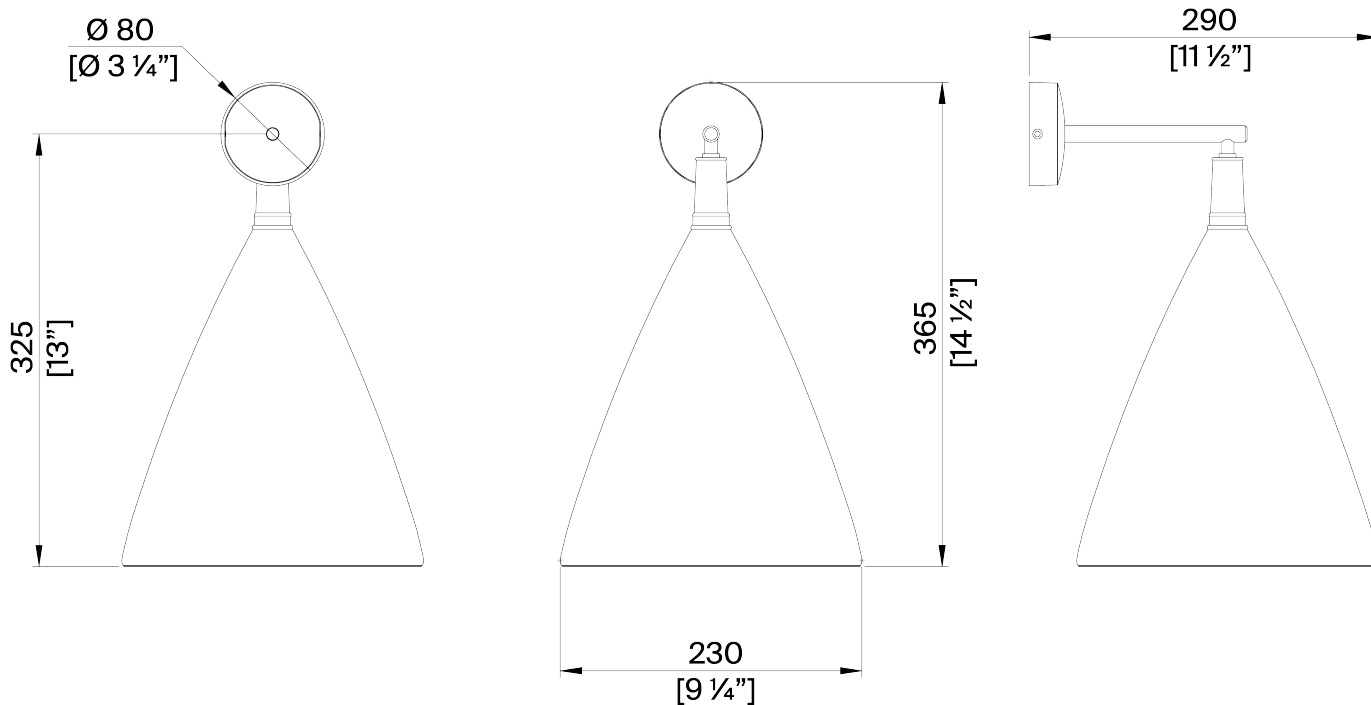

## Matilda Wall Light Medium Single

TWL150M | Black with Etched Gold

Black with Etched Gold

**HEIGHT**  
365mm | 14 1/2"

**WIDTH**  
230mm | 9 1/4"

**CONSTRUCTED FROM**  
Cast composite and metal with decorative finish

**PROJECTION**  
290mm | 11 1/2"

**WEIGHT**  
3 kgs | 6 3/4 lbs

**LAMP**  
320lm (3w) LED G9 Capsule

**WATTAGE**  
25W

**VOLTAGE**  
220-240V

# Matilda Wall Light Medium Single MCL96L

HEIGHT  
365mm | 14 1/2"

WIDTH  
230mm | 9 1/4"

© Porta Romana 2023

Dimensions and weights are provided as a guide. All Porta Romana Products are made by hand and variations can occur in some products. The products you are buying or marketing are exclusive designs belonging to Porta Romana. Please do not submit design sheets featuring our products to other manufacturing companies nor to other parties who might. Any manufacturer found to be reproducing Porta Romana products will be breaching copyright law and will be actively pursued