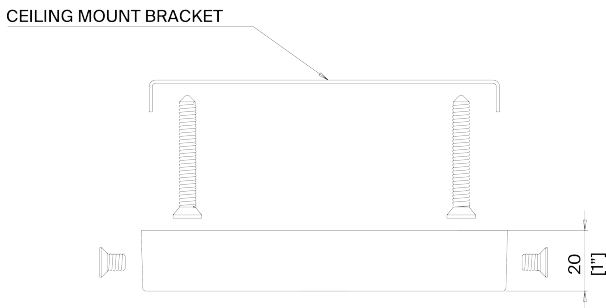

PORTA ROMANA

Moody Pendant

MCL97 | Plaster White with Cream Etched Gold

Plaster White with Cream Etched Gold

HEIGHT
550mm | 21 3/4"

CONSTRUCTED FROM
Cast composite and brass with
decorative finish

LAMP
LED Supplied Fitted

Moody Pendant MCL97

HEIGHT
550mm | 21 3/4"

WIDTH
400mm | 15 3/4"

MINIMUM DROP
650mm | 25 3/4"

TOTAL DROP
1570mm | 62"

Extra chain available

CEILING ROSE DETAIL

© Porta Romana 2023