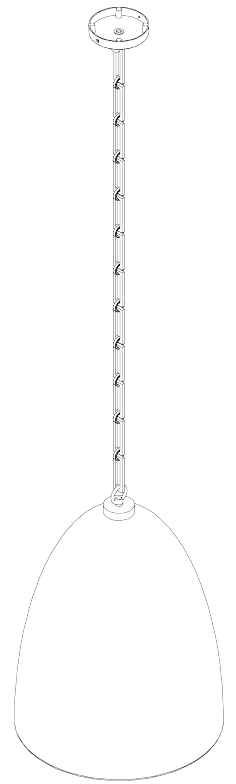

PORTA ROMANA

Moody Pendant

MCL97 | Plaster White with Cream Etched Gold

Plaster White with Cream Etched Gold

HEIGHT
550mm | 21 3/4"

CONSTRUCTED FROM
Cast composite and brass with
decorative finish

LAMP
LED Supplied Fitted

WIDTH
400mm | 15 3/4"

WATTAGE
6W

MINIMUM DROP
650mm | 25 3/4"

VOLTAGE
220-240V

TOTAL DROP
1570mm | 62"

Extra chain available

FINISHES

Plaster White with Cream Etched Gold
Black with Etched Gold

Moody Pendant MCL97

HEIGHT
550mm | 21 3/4"

WIDTH
400mm | 15 3/4"

MINIMUM DROP
650mm | 25 3/4"

TOTAL DROP
1570mm | 62"

Extra chain available

CEILING ROSE DETAIL

© Porta Romana 2023