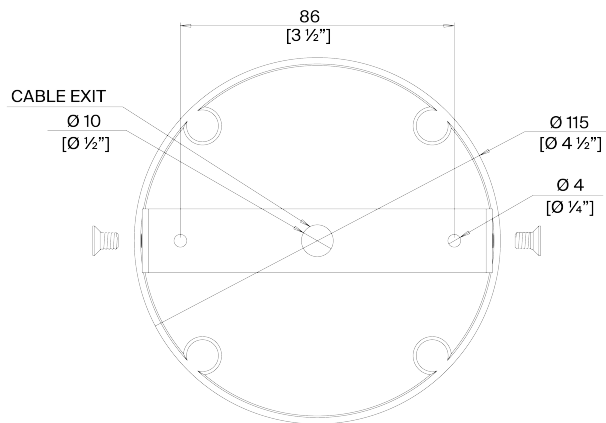

PORTA ROMANA

Moody Pendant

MCL97 | Plaster White with Cream Etched Gold

Plaster White with Cream Etched Gold

HEIGHT
550mm | 21 3/4"

CONSTRUCTED FROM
Cast composite and brass with
decorative finish

LAMP
LED Supplied Fitted

WIDTH
400mm | 15 3/4"

WATTAGE
6W

MINIMUM DROP
650mm | 25 3/4"

VOLTAGE
220-240V

TOTAL DROP
1570mm | 62"

Extra chain available

FINISHES

Plaster White with Cream Etched Gold
Black with Etched Gold

Moody Pendant MCL97

HEIGHT
550mm | 21 3/4"

WIDTH
400mm | 15 3/4"

MINIMUM DROP
650mm | 25 3/4"

TOTAL DROP
1570mm | 62"

Extra chain available

CEILING ROSE DETAIL

© Porta Romana 2023