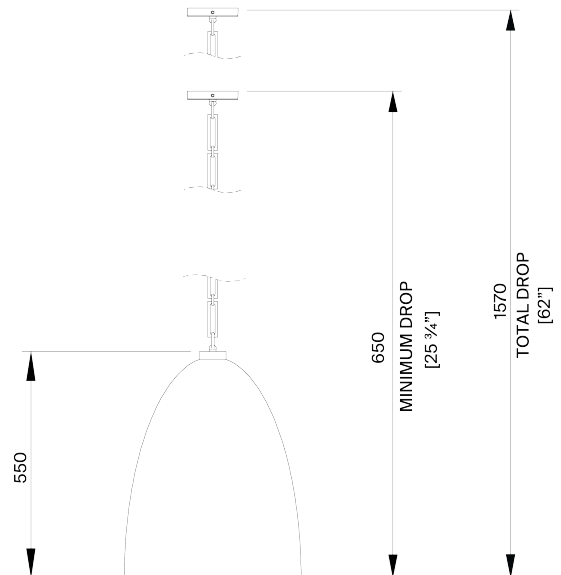

PORTA ROMANA

Moody Pendant

MCL97 | Plaster White with Cream Etched Gold

Plaster White with Cream Etched Gold

HEIGHT
550mm | 21 3/4"

CONSTRUCTED FROM
Cast composite and brass with
decorative finish

LAMP
LED Supplied Fitted

WIDTH
400mm | 15 3/4"

WATTAGE
6W

MINIMUM DROP
650mm | 25 3/4"

VOLTAGE
220-240V

TOTAL DROP
1570mm | 62"

Extra chain available

FINISHES

Plaster White with Cream Etched Gold
Black with Etched Gold

Moody Pendant MCL97

HEIGHT
550mm | 21 3/4"

WIDTH
400mm | 15 3/4"

MINIMUM DROP
650mm | 25 3/4"

TOTAL DROP
1570mm | 62"

Extra chain available

CEILING ROSE DETAIL

© Porta Romana 2023