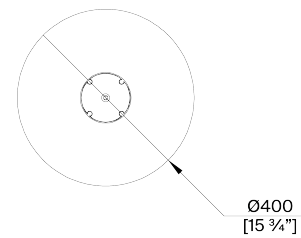

PORTA ROMANA

Moody Pendant

MCL97 | Plaster White with Cream Etched Gold

Plaster White with Cream Etched Gold

HEIGHT
550mm | 21 3/4"

CONSTRUCTED FROM
Cast composite and brass with
decorative finish

LAMP
LED Supplied Fitted

WIDTH
400mm | 15 3/4"

WATTAGE
6W

MINIMUM DROP
650mm | 25 3/4"

VOLTAGE
220-240V

TOTAL DROP
1570mm | 62"

Extra chain available

FINISHES

Plaster White with Cream Etched Gold
Black with Etched Gold

Moody Pendant MCL97

HEIGHT
550mm | 21 3/4"

WIDTH
400mm | 15 3/4"

MINIMUM DROP
650mm | 25 3/4"

TOTAL DROP
1570mm | 62"

Extra chain available

CEILING ROSE DETAIL

© Porta Romana 2023