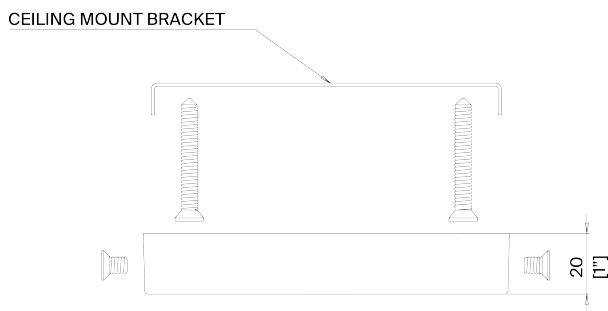

PORTA ROMANA

Moody Pendant

MCL97 | Black with Etched Gold

Black with Etched Gold

HEIGHT
550mm | 21 3/4"

CONSTRUCTED FROM
Cast composite and brass with
decorative finish

LAMP
LED Supplied Fitted

WIDTH
400mm | 15 3/4"

WATTAGE
6W

MINIMUM DROP
650mm | 25 3/4"

VOLTAGE
220-240V

TOTAL DROP
1570mm | 62"

Extra chain available

FINISHES
Plaster White with Cream Etched Gold
Black with Etched Gold

Moody Pendant MCL97

HEIGHT
550mm | 21 3/4"

WIDTH
400mm | 15 3/4"

MINIMUM DROP
650mm | 25 3/4"

TOTAL DROP
1570mm | 62"

Extra chain available

CEILING ROSE DETAIL

© Porta Romana 2023

Dimensions and weights are provided as a guide. All Porta Romana Products are made by hand and variations can occur in some products. The products you are buying or marketing are exclusive designs belonging to Porta Romana. Please do not submit design sheets featuring our products to other manufacturing companies nor to other parties who might. Any manufacturer found to be reproducing Porta Romana products will be breaching copyright law and will be actively pursued