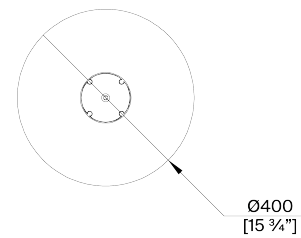

PORTA ROMANA

Moody Pendant

MCL97 | Black with Etched Gold

Black with Etched Gold

HEIGHT
550mm | 21 3/4"

CONSTRUCTED FROM
Cast composite and brass with
decorative finish

LAMP
LED Supplied Fitted

WIDTH
400mm | 15 3/4"

WATTAGE
6W

MINIMUM DROP
650mm | 25 3/4"

VOLTAGE
220-240V

TOTAL DROP
1570mm | 62"

Extra chain available

FINISHES
Plaster White with Cream Etched Gold
Black with Etched Gold

Moody Pendant MCL97

HEIGHT
550mm | 21 3/4"

WIDTH
400mm | 15 3/4"

MINIMUM DROP
650mm | 25 3/4"

TOTAL DROP
1570mm | 62"

Extra chain available

CEILING ROSE DETAIL

© Porta Romana 2023

Dimensions and weights are provided as a guide. All Porta Romana Products are made by hand and variations can occur in some products. The products you are buying or marketing are exclusive designs belonging to Porta Romana. Please do not submit design sheets featuring our products to other manufacturing companies nor to other parties who might. Any manufacturer found to be reproducing Porta Romana products will be breaching copyright law and will be actively pursued