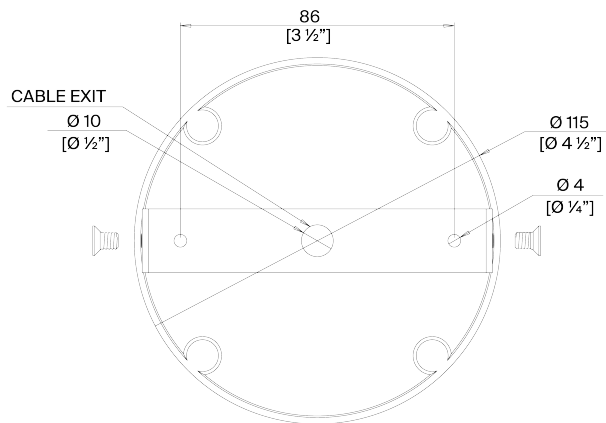

PORTA ROMANA

Moody Pendant

MCL97 | Black with Etched Gold

Black with Etched Gold

HEIGHT
550mm | 21 3/4"

CONSTRUCTED FROM
Cast composite and brass with
decorative finish

LAMP
LED Supplied Fitted

WIDTH
400mm | 15 3/4"

WATTAGE
6W

MINIMUM DROP
650mm | 25 3/4"

VOLTAGE
220-240V

TOTAL DROP
1570mm | 62"

Extra chain available

FINISHES
Plaster White with Cream Etched Gold
Black with Etched Gold

Moody Pendant MCL97

HEIGHT
550mm | 21 3/4"

WIDTH
400mm | 15 3/4"

MINIMUM DROP
650mm | 25 3/4"

TOTAL DROP
1570mm | 62"

Extra chain available

CEILING ROSE DETAIL

© Porta Romana 2023

Dimensions and weights are provided as a guide. All Porta Romana Products are made by hand and variations can occur in some products. The products you are buying or marketing are exclusive designs belonging to Porta Romana. Please do not submit design sheets featuring our products to other manufacturing companies nor to other parties who might. Any manufacturer found to be reproducing Porta Romana products will be breaching copyright law and will be actively pursued