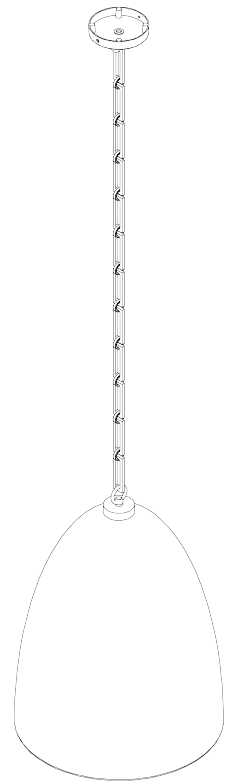

PORTA ROMANA

Moody Pendant

MCL97 | Black with Etched Gold

Black with Etched Gold

HEIGHT
550mm | 21 3/4"

CONSTRUCTED FROM
Cast composite and brass with
decorative finish

LAMP
LED Supplied Fitted

WIDTH
400mm | 15 3/4"

WATTAGE
6W

MINIMUM DROP
650mm | 25 3/4"

VOLTAGE
220-240V

TOTAL DROP
1570mm | 62"

Extra chain available

FINISHES
Plaster White with Cream Etched Gold
Black with Etched Gold

Moody Pendant MCL97

HEIGHT
550mm | 21 3/4"

WIDTH
400mm | 15 3/4"

MINIMUM DROP
650mm | 25 3/4"

TOTAL DROP
1570mm | 62"

Extra chain available

CEILING ROSE DETAIL

© Porta Romana 2023

Dimensions and weights are provided as a guide. All Porta Romana Products are made by hand and variations can occur in some products. The products you are buying or marketing are exclusive designs belonging to Porta Romana. Please do not submit design sheets featuring our products to other manufacturing companies nor to other parties who might. Any manufacturer found to be reproducing Porta Romana products will be breaching copyright law and will be actively pursued