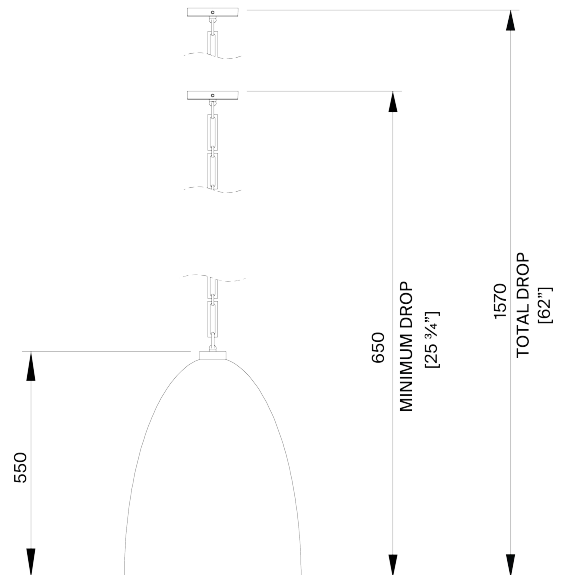

PORTA ROMANA

Moody Pendant

MCL97 | Black with Etched Gold

Black with Etched Gold

HEIGHT
550mm | 21 3/4"

CONSTRUCTED FROM
Cast composite and brass with
decorative finish

LAMP
LED Supplied Fitted

WIDTH
400mm | 15 3/4"

WATTAGE
6W

MINIMUM DROP
650mm | 25 3/4"

VOLTAGE
220-240V

TOTAL DROP
1570mm | 62"

Extra chain available

FINISHES
Plaster White with Cream Etched Gold
Black with Etched Gold

Moody Pendant MCL97

HEIGHT
550mm | 21 3/4"

WIDTH
400mm | 15 3/4"

MINIMUM DROP
650mm | 25 3/4"

TOTAL DROP
1570mm | 62"

Extra chain available

CEILING ROSE DETAIL

© Porta Romana 2023

Dimensions and weights are provided as a guide. All Porta Romana Products are made by hand and variations can occur in some products. The products you are buying or marketing are exclusive designs belonging to Porta Romana. Please do not submit design sheets featuring our products to other manufacturing companies nor to other parties who might. Any manufacturer found to be reproducing Porta Romana products will be breaching copyright law and will be actively pursued