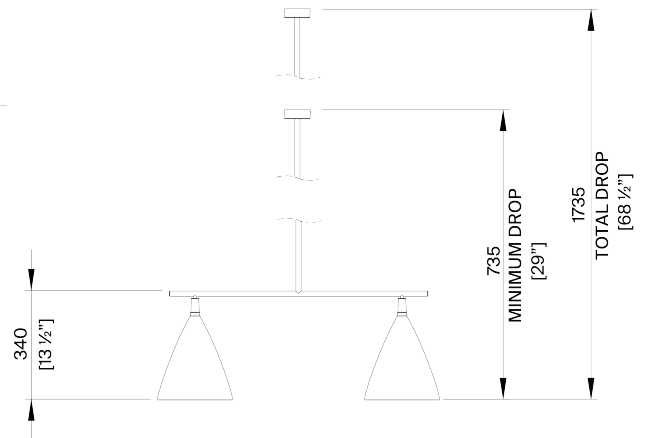

PORTA ROMANA

Matilda Ceiling Light Medium

MCL96M | Black with Etched Gold

Black with Etched Gold

HEIGHT
340mm | 13 1/2"

WIDTH
800mm | 31 1/2"

MINIMUM DROP
735 mm | 29"

TOTAL DROP
1735mm | 68 1/2"

CONSTRUCTED FROM
Cast composite and metal with
decorative finish

WEIGHT
5.5 kg | 12 1/4 lbs

LAMP
320lm (3w) LED G9 Capsule

WATTAGE
25W

VOLTAGE
220-240 V

FINISHES
Plaster White with
Cream Etched Gold
Black with Etched Gold

Matilda Ceiling Light Medium MCL96M

HEIGHT
340mm | 13 1/2"

WIDTH
800mm | 31 1/2"

MINIMUM DROP
735 mm | 29"

TOTAL DROP
1735mm | 68 1/2"

© Porta Romana 2023

Dimensions and weights are provided as a guide. All Porta Romana Products are made by hand and variations can occur in some products. The products you are buying or marketing are exclusive designs belonging to Porta Romana. Please do not submit design sheets featuring our products to other manufacturing companies nor to other parties who might. Any manufacturer found to be reproducing Porta Romana products will be breaching copyright law and will be actively pursued