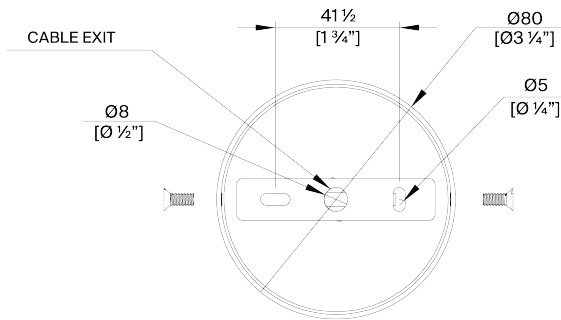

PORTA ROMANA

Matilda Ceiling Light Medium

MCL96M | Black with Etched Gold

Black with Etched Gold

HEIGHT
340mm | 13 1/2"

WIDTH
800mm | 31 1/2"

MINIMUM DROP
735 mm | 29"

TOTAL DROP
1735mm | 68 1/2"

CONSTRUCTED FROM
Cast composite and metal with
decorative finish

WEIGHT
5.5 kg | 12 1/4 lbs

LAMP
320lm (3w) LED G9 Capsule

WATTAGE
25W

VOLTAGE
220-240 V

FINISHES
Plaster White with
Cream Etched Gold
Black with Etched Gold

Matilda Ceiling Light Medium MCL96M

HEIGHT
340mm | 13 1/2"

WIDTH
800mm | 31 1/2"

MINIMUM DROP
735 mm | 29"

TOTAL DROP
1735mm | 68 1/2"

© Porta Romana 2023

Dimensions and weights are provided as a guide. All Porta Romana Products are made by hand and variations can occur in some products. The products you are buying or marketing are exclusive designs belonging to Porta Romana. Please do not submit design sheets featuring our products to other manufacturing companies nor to other parties who might. Any manufacturer found to be reproducing Porta Romana products will be breaching copyright law and will be actively pursued