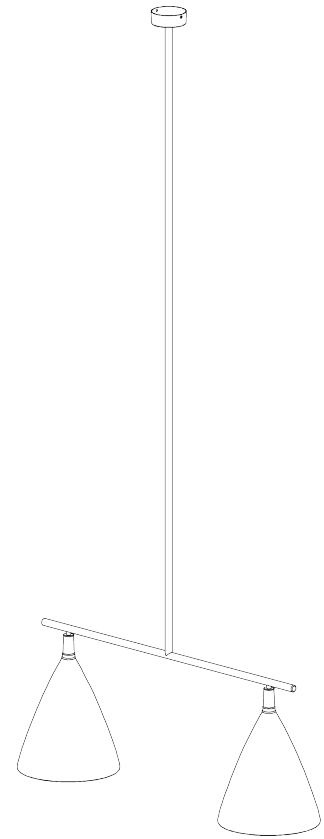

PORTA ROMANA

Matilda Ceiling Light Medium

MCL96M | Black with Etched Gold

Black with Etched Gold

HEIGHT
340mm | 13 1/2"

WIDTH
800mm | 31 1/2"

MINIMUM DROP
735 mm | 29"

TOTAL DROP
1735mm | 68 1/2"

CONSTRUCTED FROM
Cast composite and metal with
decorative finish

WEIGHT
5.5 kg | 12 1/4 lbs

LAMP
320lm (3w) LED G9 Capsule

WATTAGE
25W

VOLTAGE
220-240 V

FINISHES
Plaster White with
Cream Etched Gold
Black with Etched Gold

Matilda Ceiling Light Medium MCL96M

HEIGHT
340mm | 13 1/2"

WIDTH
800mm | 31 1/2"

MINIMUM DROP
735 mm | 29"

TOTAL DROP
1735mm | 68 1/2"

© Porta Romana 2023

Dimensions and weights are provided as a guide. All Porta Romana Products are made by hand and variations can occur in some products. The products you are buying or marketing are exclusive designs belonging to Porta Romana. Please do not submit design sheets featuring our products to other manufacturing companies nor to other parties who might. Any manufacturer found to be reproducing Porta Romana products will be breaching copyright law and will be actively pursued