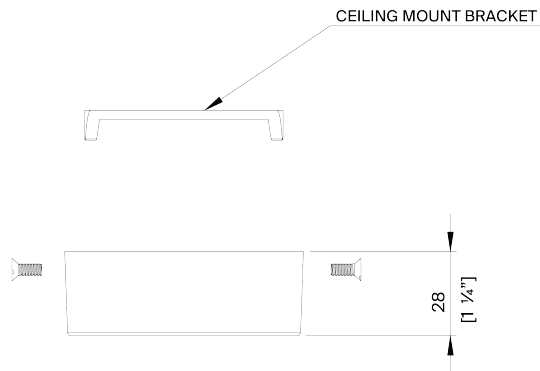

PORTA ROMANA

Matilda Ceiling Light Medium

MCL96M | Black with Etched Gold

Black with Etched Gold

HEIGHT
340mm | 13 1/2"

WIDTH
800mm | 31 1/2"

MINIMUM DROP
735 mm | 29"

TOTAL DROP
1735mm | 68 1/2"

CONSTRUCTED FROM
Cast composite and metal with
decorative finish

WEIGHT
5.5 kg | 12 1/4 lbs

LAMP
320lm (3w) LED G9 Capsule

WATTAGE
25W

VOLTAGE
220-240 V

FINISHES
Plaster White with
Cream Etched Gold
Black with Etched Gold

Matilda Ceiling Light Medium MCL96M

HEIGHT
340mm | 13 1/2"

WIDTH
800mm | 31 1/2"

MINIMUM DROP
735 mm | 29"

TOTAL DROP
1735mm | 68 1/2"

© Porta Romana 2023

Dimensions and weights are provided as a guide. All Porta Romana Products are made by hand and variations can occur in some products. The products you are buying or marketing are exclusive designs belonging to Porta Romana. Please do not submit design sheets featuring our products to other manufacturing companies nor to other parties who might. Any manufacturer found to be reproducing Porta Romana products will be breaching copyright law and will be actively pursued