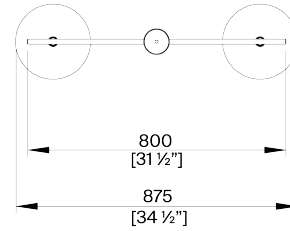

PORTA ROMANA

Matilda Ceiling Light Medium

MCL96M | Black with Etched Gold

Black with Etched Gold

HEIGHT
340mm | 13 1/2"

WIDTH
800mm | 31 1/2"

MINIMUM DROP
735 mm | 29"

TOTAL DROP
1735mm | 68 1/2"

CONSTRUCTED FROM
Cast composite and metal with
decorative finish

WEIGHT
5.5 kg | 12 1/4 lbs

LAMP
320lm (3w) LED G9 Capsule

WATTAGE
25W

VOLTAGE
220-240 V

FINISHES
Plaster White with
Cream Etched Gold
Black with Etched Gold

Matilda Ceiling Light Medium MCL96M

HEIGHT
340mm | 13 1/2"

WIDTH
800mm | 31 1/2"

MINIMUM DROP
735 mm | 29"

TOTAL DROP
1735mm | 68 1/2"

© Porta Romana 2023

Dimensions and weights are provided as a guide. All Porta Romana Products are made by hand and variations can occur in some products. The products you are buying or marketing are exclusive designs belonging to Porta Romana. Please do not submit design sheets featuring our products to other manufacturing companies nor to other parties who might. Any manufacturer found to be reproducing Porta Romana products will be breaching copyright law and will be actively pursued