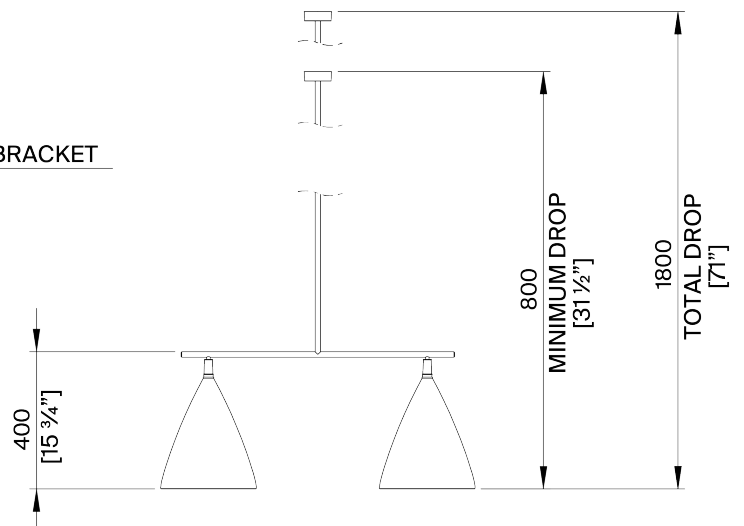

PORTA ROMANA

Matilda Ceiling Light Large

MCL96L | Plaster White with Cream Etched Gold

Plaster White with Cream Etched Gold

HEIGHT
400mm | 15 1/4"

CONSTRUCTED FROM
Cast composite and metal with
decorative finish

LAMP
2 x 320lm (3w) LED G9
Capsule

WIDTH
940mm | 37 1/4"

WEIGHT
6.5 KG | 14 1/2 lbs

WATTAGE
25W

MINIMUM DROP
800mm | 31 1/2"

VOLTAGE
220-240V

TOTAL DROP
1800mm | 71"

FINISHES
Plaster White with Cream Etched
Gold Black with Etched Gold

Matilda Ceiling Light Large MCL96L

HEIGHT
400mm | 15 1/4"

WIDTH
940mm | 37 1/4"

MINIMUM DROP
800mm | 31 1/2"

TOTAL DROP
1800mm | 71"

© Porta Romana 2023

Dimensions and weights are provided as a guide. All Porta Romana Products are made by hand and variations can occur in some products. The products you are buying or marketing are exclusive designs belonging to Porta Romana. Please do not submit design sheets featuring our products to other manufacturing companies nor to other parties who might. Any manufacturer found to be reproducing Porta Romana products will be breaching copyright law and will be actively pursued