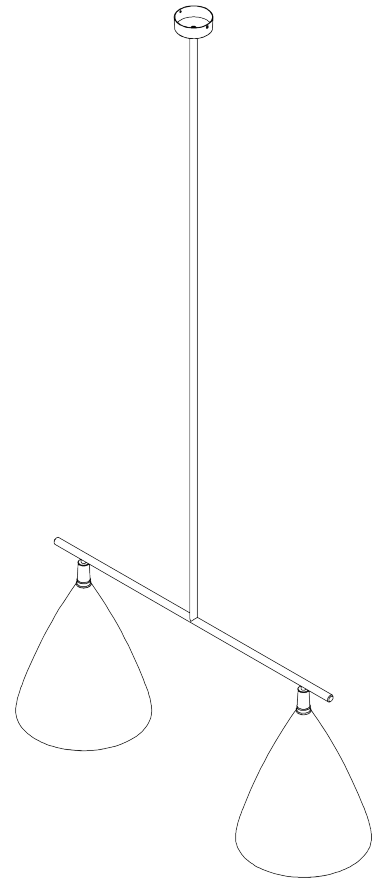

PORTA ROMANA

Matilda Ceiling Light Large

MCL96L | Plaster White with Cream Etched Gold

Plaster White with Cream Etched Gold

mm 1/ "	21678 2050 Cast composite and metal with decorative finish	/03 B20lm (3w) LED G9 Capsule	
7+ 940mm 37 1/4"	(7 DV	\$7\$:	
01080B3 800mm 31 1/2"		92/7\$ 9	
727B3 PP_			

)166
Plaster White with Cream Etched
Gold Black with Etched Gold

Matilda Ceiling Light Large MCL96L

HEIGHT
400mm | 15 1/4"

WIDTH
940mm | 37 1/4"

MINIMUM DROP
800mm | 31 1/2"

TOTAL DROP
1800mm | 71"

© Porta Romana 2023