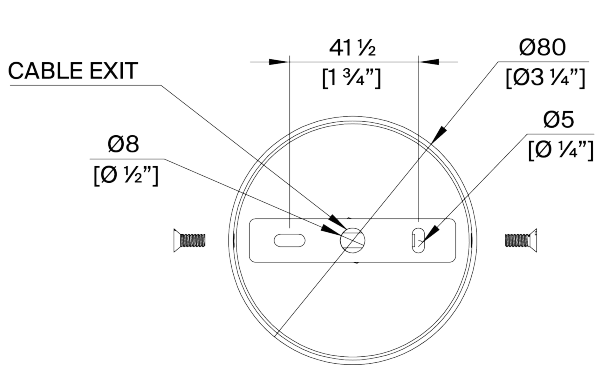

PORTA ROMANA

Matilda Ceiling Light Large

MCL96L | Plaster White with Cream Etched Gold

Plaster White with Cream Etched Gold

mm 1/ "	21678 2050 Cast composite and metal with decorative finish	/03 B20lm (3w) LED G9 Capsule	
7+ 940mm 37 1/4"	(7 DV	\$7\$:	
01080B3 800mm 31 1/2"		92/7\$ 9	
727B3 PP_			

)166
Plaster White with Cream Etched
Gold Black with Etched Gold

Matilda Ceiling Light Large MCL96L

HEIGHT
400mm | 15 1/4"

WIDTH
940mm | 37 1/4"

MINIMUM DROP
800mm | 31 1/2"

TOTAL DROP
1800mm | 71"

© Porta Romana 2023