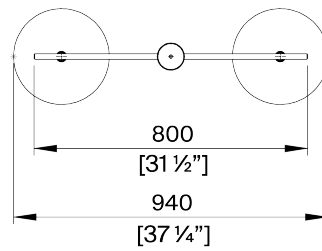

PORTA ROMANA

Matilda Ceiling Light Large

MCL96L | Plaster White with Cream Etched Gold

Plaster White with Cream Etched Gold

HEIGHT
400mm | 15 1/4"

CONSTRUCTED FROM
Cast composite and metal with
decorative finish

LAMP
2 x 320lm (3w) LED G9
Capsule

WIDTH
940mm | 37 1/4"

WEIGHT
6.5 KG | 14 1/2 lbs

WATTAGE
25W

MINIMUM DROP
800mm | 31 1/2"

VOLTAGE
220-240V

TOTAL DROP
1800mm | 71"

FINISHES
Plaster White with Cream Etched
Gold Black with Etched Gold

Matilda Ceiling Light Large MCL96L

HEIGHT
400mm | 15 1/4"

WIDTH
940mm | 37 1/4"

MINIMUM DROP
800mm | 31 1/2"

TOTAL DROP
1800mm | 71"

© Porta Romana 2023

Dimensions and weights are provided as a guide. All Porta Romana Products are made by hand and variations can occur in some products. The products you are buying or marketing are exclusive designs belonging to Porta Romana. Please do not submit design sheets featuring our products to other manufacturing companies nor to other parties who might. Any manufacturer found to be reproducing Porta Romana products will be breaching copyright law and will be actively pursued