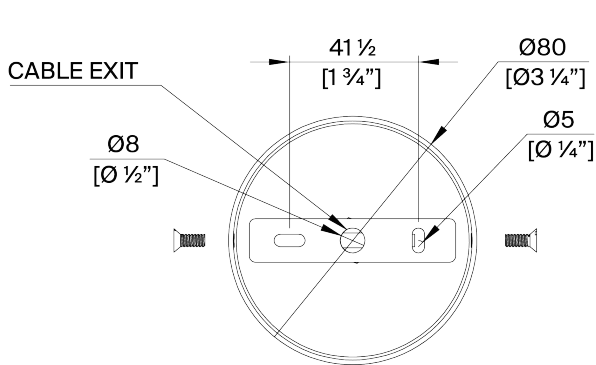

PORTA ROMANA

Matilda Ceiling Light Large

MCL96L | Plaster White with Cream Etched Gold

Plaster White with Cream Etched Gold

HEIGHT
400mm | 15 1/4"

CONSTRUCTED FROM
Cast composite and metal with
decorative finish

LAMP
2 x 320lm (3w) LED G9
Capsule

WIDTH
940mm | 37 1/4"

WEIGHT
6.5 KG | 14 1/2 lbs

WATTAGE
25W

MINIMUM DROP
800mm | 31 1/2"

VOLTAGE
220-240V

TOTAL DROP
1800mm | 71"

FINISHES
Plaster White with Cream Etched
Gold Black with Etched Gold

Matilda Ceiling Light Large MCL96L

HEIGHT
400mm | 15 1/4"

WIDTH
940mm | 37 1/4"

MINIMUM DROP
800mm | 31 1/2"

TOTAL DROP
1800mm | 71"

© Porta Romana 2023

Dimensions and weights are provided as a guide. All Porta Romana Products are made by hand and variations can occur in some products. The products you are buying or marketing are exclusive designs belonging to Porta Romana. Please do not submit design sheets featuring our products to other manufacturing companies nor to other parties who might. Any manufacturer found to be reproducing Porta Romana products will be breaching copyright law and will be actively pursued