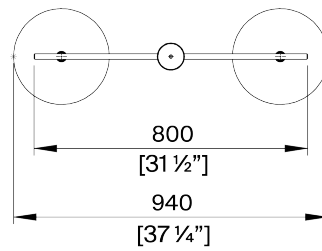

PORTA ROMANA

Matilda Ceiling Light Large

MCL96L | Plaster White with Cream Etched Gold

Plaster White with Cream Etched Gold

mm 1/ "	21678 2050 Cast composite and metal with decorative finish	/03 B20lm (3w) LED G9 Capsule	
7+ 940mm 37 1/4"	(7 DV	\$7\$:	
01080B3 800mm 31 1/2"		92/7\$ 9	
727B3 PP_			

)166
Plaster White with Cream Etched
Gold Black with Etched Gold

Matilda Ceiling Light Large MCL96L

HEIGHT
400mm | 15 1/4"

WIDTH
940mm | 37 1/4"

MINIMUM DROP
800mm | 31 1/2"

TOTAL DROP
1800mm | 71"

© Porta Romana 2023