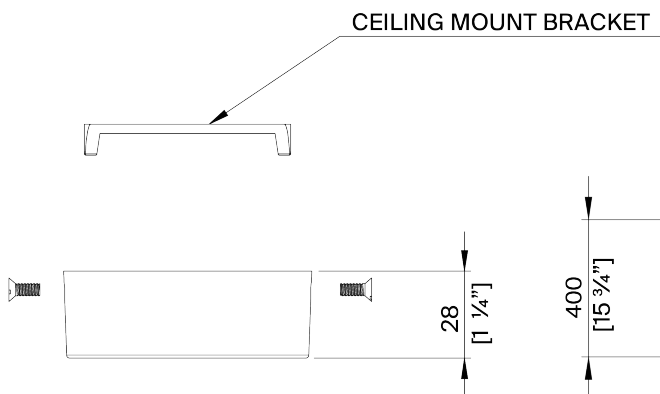

PORTA ROMANA

Matilda Ceiling Light Large

MCL96L | Plaster White with Cream Etched Gold

Plaster White with Cream Etched Gold

HEIGHT
400mm | 15 1/4"

CONSTRUCTED FROM
Cast composite and metal with
decorative finish

LAMP
2 x 320lm (3w) LED G9
Capsule

WIDTH
940mm | 37 1/4"

WEIGHT
6.5 KG | 14 1/2 lbs

WATTAGE
25W

MINIMUM DROP
800mm | 31 1/2"

VOLTAGE
220-240V

TOTAL DROP
1800mm | 71"

FINISHES
Plaster White with Cream Etched
Gold Black with Etched Gold

Matilda Ceiling Light Large MCL96L

HEIGHT
400mm | 15 1/4"

WIDTH
940mm | 37 1/4"

MINIMUM DROP
800mm | 31 1/2"

TOTAL DROP
1800mm | 71"

© Porta Romana 2023

Dimensions and weights are provided as a guide. All Porta Romana Products are made by hand and variations can occur in some products. The products you are buying or marketing are exclusive designs belonging to Porta Romana. Please do not submit design sheets featuring our products to other manufacturing companies nor to other parties who might. Any manufacturer found to be reproducing Porta Romana products will be breaching copyright law and will be actively pursued