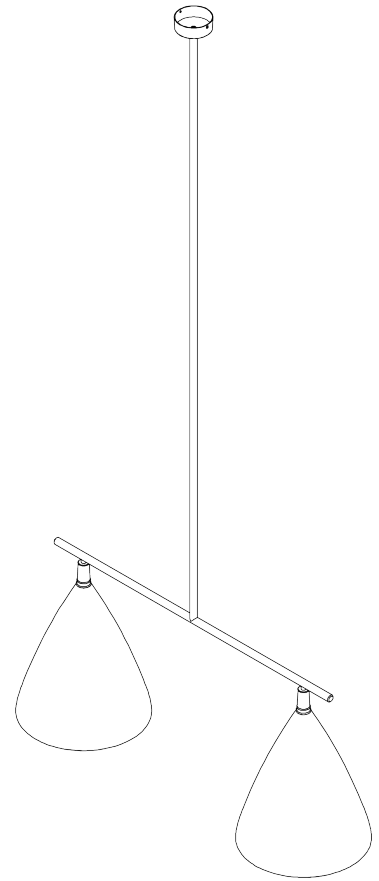

PORTA ROMANA

Matilda Ceiling Light Large

MCL96L | Plaster White with Cream Etched Gold

Plaster White with Cream Etched Gold

HEIGHT
400mm | 15 1/4"

CONSTRUCTED FROM
Cast composite and metal with
decorative finish

LAMP
2 x 320lm (3w) LED G9
Capsule

WIDTH
940mm | 37 1/4"

WEIGHT
6.5 KG | 14 1/2 lbs

WATTAGE
25W

MINIMUM DROP
800mm | 31 1/2"

VOLTAGE
220-240V

TOTAL DROP
1800mm | 71"

FINISHES
Plaster White with Cream Etched
Gold Black with Etched Gold

Matilda Ceiling Light Large MCL96L

HEIGHT
400mm | 15 1/4"

WIDTH
940mm | 37 1/4"

MINIMUM DROP
800mm | 31 1/2"

TOTAL DROP
1800mm | 71"

© Porta Romana 2023

Dimensions and weights are provided as a guide. All Porta Romana Products are made by hand and variations can occur in some products. The products you are buying or marketing are exclusive designs belonging to Porta Romana. Please do not submit design sheets featuring our products to other manufacturing companies nor to other parties who might. Any manufacturer found to be reproducing Porta Romana products will be breaching copyright law and will be actively pursued