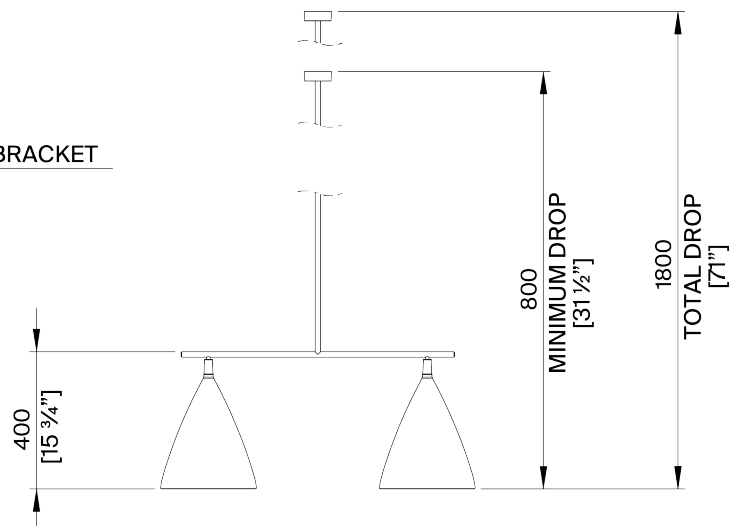

PORTA ROMANA

Matilda Ceiling Light Large

MCL96L | Plaster White with Cream Etched Gold

Plaster White with Cream Etched Gold

mm 1/ "	21678 2050 Cast composite and metal with decorative finish	/03 B20lm (3w) LED G9 Capsule	
7+ 940mm 37 1/4"	(7 DV	\$7\$:	
01080B3 800mm 31 1/2"		92/7\$ 9	
727B3 PP_			

)166
Plaster White with Cream Etched
Gold Black with Etched Gold

Matilda Ceiling Light Large MCL96L

HEIGHT
400mm | 15 1/4"

WIDTH
940mm | 37 1/4"

MINIMUM DROP
800mm | 31 1/2"

TOTAL DROP
1800mm | 71"

© Porta Romana 2023