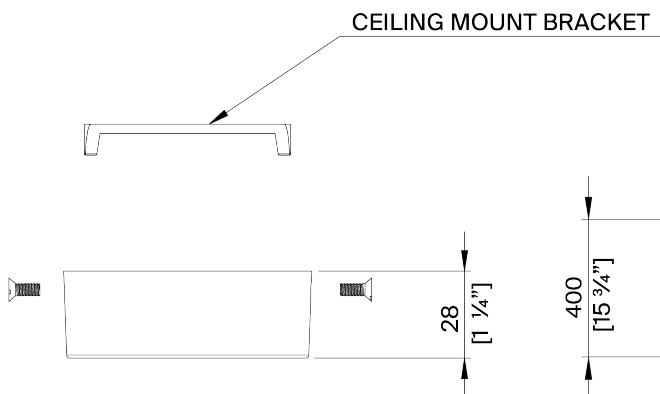

PORTA ROMANA

Matilda Ceiling Light Large

MCL96L | Plaster White with Cream Etched Gold

Plaster White with Cream Etched Gold

mm 1/ "	21678 2050 Cast composite and metal with decorative finish	/03 B20lm (3w) LED G9 Capsule	
7+ 940mm 37 1/4"	(7 DV	\$7\$:	
01080B3 800mm 31 1/2"		92/7\$ 9	
727B3 PP_			

)166
Plaster White with Cream Etched
Gold Black with Etched Gold

Matilda Ceiling Light Large MCL96L

HEIGHT
400mm | 15 1/4"

WIDTH
940mm | 37 1/4"

MINIMUM DROP
800mm | 31 1/2"

TOTAL DROP
1800mm | 71"

© Porta Romana 2023