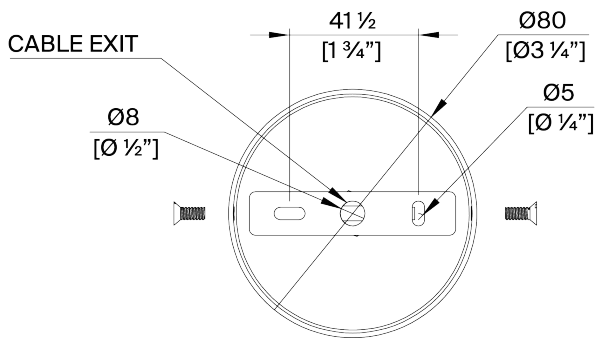

PORTA ROMANA

Matilda Ceiling Light Large

MCL96L | Black with Etched Gold

Black with Etched Gold

HEIGHT
400mm | 15 1/4"

CONSTRUCTED FROM
Cast composite and metal with
decorative finish

LAMP
2x 320lm (3w) LED G9
Capsule

WIDTH
940mm | 37 1/4"

WEIGHT
6.5 KG | 14 1/2 lbs

WATTAGE
25W

MINIMUM DROP
800mm | 31 1/2"

VOLTAGE
220-240V

TOTAL DROP
1800mm | 71"

FINISHES

Plaster White with Cream Etched Gold
Black with Etched Gold

Matilda Ceiling Light Large MCL96L

HEIGHT
400mm | 15 1/4"
WIDTH
940mm | 37 1/4"

MINIMUM DROP
800mm | 31 1/2"

TOTAL DROP
1800mm | 71"

© Porta Romana 2023

Dimensions and weights are provided as a guide. All Porta Romana Products are made by hand and variations can occur in some products. The products you are buying or marketing are exclusive designs belonging to Porta Romana. Please do not submit design sheets featuring our products to other manufacturing companies nor to other parties who might. Any manufacturer found to be reproducing Porta Romana products will be breaching copyright law and will be actively pursued