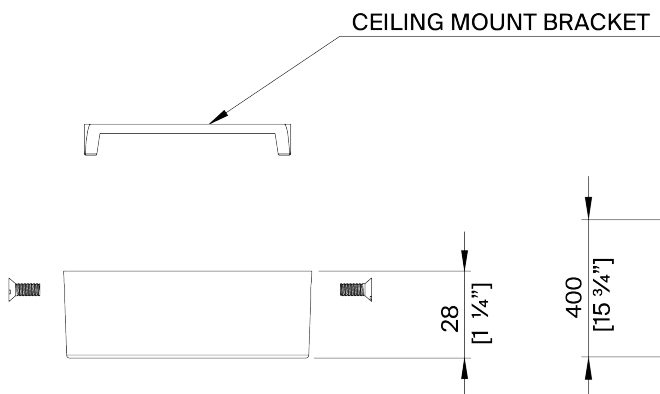

PORTA ROMANA

Matilda Ceiling Light Large

MCL96L | Black with Etched Gold

Black with Etched Gold

HEIGHT
400mm | 15 1/4"

CONSTRUCTED FROM
Cast composite and metal with
decorative finish

LAMP
2x 320lm (3w) LED G9
Capsule

WIDTH
940mm | 37 1/4"

WEIGHT
6.5 KG | 14 1/2 lbs

WATTAGE
25W

MINIMUM DROP
800mm | 31 1/2"

VOLTAGE
220-240V

TOTAL DROP
1800mm | 71"

FINISHES

Plaster White with Cream Etched Gold
Black with Etched Gold

Matilda Ceiling Light Large MCL96L

HEIGHT
400mm | 15 1/4"
WIDTH
940mm | 37 1/4"

MINIMUM DROP
800mm | 31 1/2"

TOTAL DROP
1800mm | 71"

© Porta Romana 2023

Dimensions and weights are provided as a guide. All Porta Romana Products are made by hand and variations can occur in some products. The products you are buying or marketing are exclusive designs belonging to Porta Romana. Please do not submit design sheets featuring our products to other manufacturing companies nor to other parties who might. Any manufacturer found to be reproducing Porta Romana products will be breaching copyright law and will be actively pursued