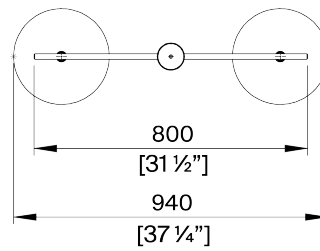

PORTA ROMANA

Matilda Ceiling Light Large

MCL96L | Black with Etched Gold

Black with Etched Gold

HEIGHT
400mm | 15 1/4"

CONSTRUCTED FROM
Cast composite and metal with
decorative finish

LAMP
2x 320lm (3w) LED G9
Capsule

WIDTH
940mm | 37 1/4"

WEIGHT
6.5 KG | 14 1/2 lbs

WATTAGE
25W

MINIMUM DROP
800mm | 31 1/2"

VOLTAGE
220-240V

TOTAL DROP
1800mm | 71"

FINISHES

Plaster White with Cream Etched Gold
Black with Etched Gold

Matilda Ceiling Light Large MCL96L

HEIGHT
400mm | 15 1/4"
WIDTH
940mm | 37 1/4"

MINIMUM DROP
800mm | 31 1/2"

TOTAL DROP
1800mm | 71"

© Porta Romana 2023

Dimensions and weights are provided as a guide. All Porta Romana Products are made by hand and variations can occur in some products. The products you are buying or marketing are exclusive designs belonging to Porta Romana. Please do not submit design sheets featuring our products to other manufacturing companies nor to other parties who might. Any manufacturer found to be reproducing Porta Romana products will be breaching copyright law and will be actively pursued