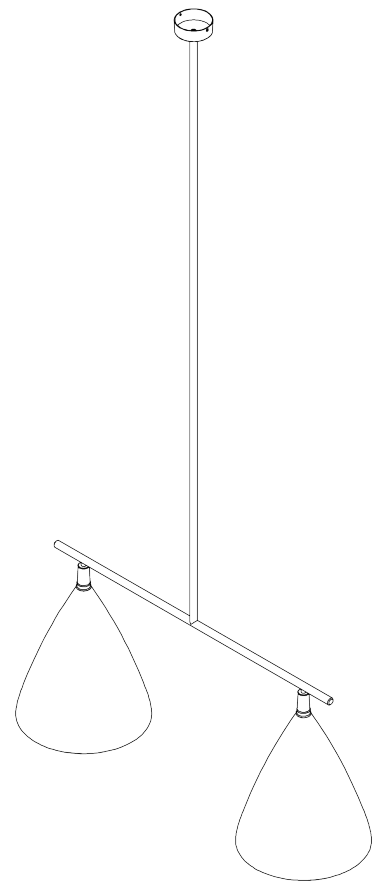

PORTA ROMANA

Matilda Ceiling Light Large

MCL96L | Black with Etched Gold

Black with Etched Gold

HEIGHT
400mm | 15 1/4"

CONSTRUCTED FROM
Cast composite and metal with
decorative finish

LAMP
2x 320lm (3w) LED G9
Capsule

WIDTH
940mm | 37 1/4"

WEIGHT
6.5 KG | 14 1/2 lbs

WATTAGE
25W

MINIMUM DROP
800mm | 31 1/2"

VOLTAGE
220-240V

TOTAL DROP
1800mm | 71"

FINISHES

Plaster White with Cream Etched Gold
Black with Etched Gold

Matilda Ceiling Light Large MCL96L

HEIGHT
400mm | 15 1/4"
WIDTH
940mm | 37 1/4"

MINIMUM DROP
800mm | 31 1/2"

TOTAL DROP
1800mm | 71"

© Porta Romana 2023

Dimensions and weights are provided as a guide. All Porta Romana Products are made by hand and variations can occur in some products. The products you are buying or marketing are exclusive designs belonging to Porta Romana. Please do not submit design sheets featuring our products to other manufacturing companies nor to other parties who might. Any manufacturer found to be reproducing Porta Romana products will be breaching copyright law and will be actively pursued