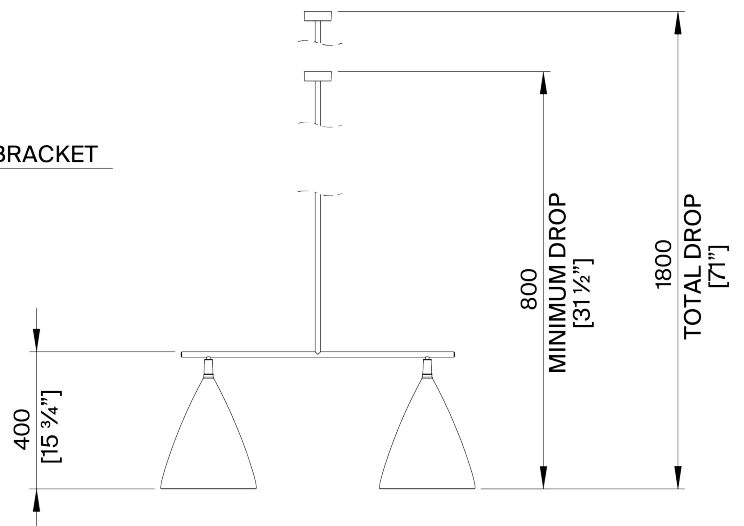

PORTA ROMANA

Matilda Ceiling Light Large

MCL96L | Black with Etched Gold

Black with Etched Gold

HEIGHT
400mm | 15 1/4"

CONSTRUCTED FROM
Cast composite and metal with
decorative finish

LAMP
2x 320lm (3w) LED G9
Capsule

WIDTH
940mm | 37 1/4"

WEIGHT
6.5 KG | 14 1/2 lbs

WATTAGE
25W

MINIMUM DROP
800mm | 31 1/2"

VOLTAGE
220-240V

TOTAL DROP
1800mm | 71"

FINISHES

Plaster White with Cream Etched Gold
Black with Etched Gold

Matilda Ceiling Light Large MCL96L

HEIGHT
400mm | 15 1/4"
WIDTH
940mm | 37 1/4"

MINIMUM DROP
800mm | 31 1/2"

TOTAL DROP
1800mm | 71"

© Porta Romana 2023

Dimensions and weights are provided as a guide. All Porta Romana Products are made by hand and variations can occur in some products. The products you are buying or marketing are exclusive designs belonging to Porta Romana. Please do not submit design sheets featuring our products to other manufacturing companies nor to other parties who might. Any manufacturer found to be reproducing Porta Romana products will be breaching copyright law and will be actively pursued