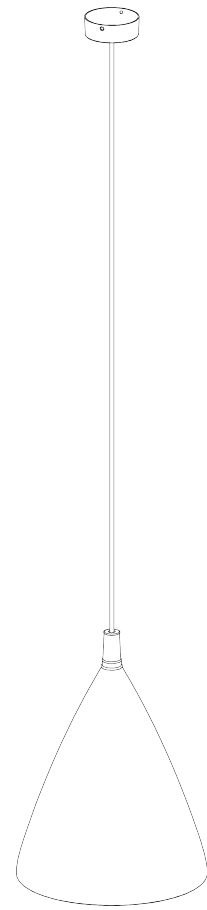

PORTA ROMANA

Matilda Pendant Large

MCL95L | Plaster White with Cream Etched Gold

Plaster White with Cream Etched Gold

HEIGHT
390mm | 15 1/2"

CONSTRUCTED FROM
Cast composite and metal with
decorative finish

LAMP
LED Supplied Fitted

WIDTH
280mm | 11 1/4"

WEIGHT
3.5 kg | 7 3/4 lbs

WATTAGE
6W

MINIMUM DROP
500mm | 19 3/4"

VOLTAGE
220-240V

TOTAL DROP
1400mm | 55 1/4"

FINISHES

Plaster White with Cream Etched Gold
Black with Etched Gold

Matilda DYbXUbhLarge MCL95L

Height
390mm | 15 1/2"

Width
280mm | 11 1/4"

Minimum Drop
500mm | 19 3/4"

Total Drop
1400mm | 55 1/4"

| DcfHUFca UbU&\$&3