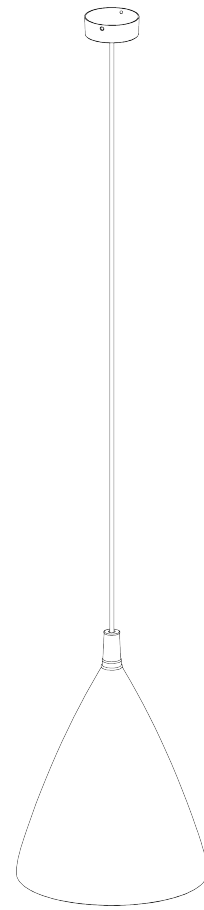

PORTA ROMANA

Matilda Pendant Large

MCL95L | Plaster White with Cream Etched Gold

Plaster White with Cream Etched Gold

HEIGHT
390mm | 15 1/2"

CONSTRUCTED FROM
Cast composite and metal with
decorative finish

LAMP
LED Supplied Fitted

WIDTH
280mm | 11 1/4"

WATTAGE
6W

MINIMUM DROP
500mm | 19 3/4"

VOLTAGE
220-240V

TOTAL DROP
1400mm | 55 1/4"

FINISHES
Plaster White with
Cream Etched Gold
Black with Etched Gold

Matilda DYbXUbhLarge MCL95L

Height
390mm | 15 1/2"

Width
280mm | 11 1/4"

Minimum Drop
500mm | 19 3/4"

TOTAL DROP
1400mm | 55 1/4"

| DcftUFca UbU&\$&3

8]a Ybg]cbgUbX k Y][\hg UfY dfcj]XYX UgU[i]XY"5" DcftUFca UbU DfcXi Wg UfY'a UXY Vm\UbX UbX j Uf]Uhc]bg VUb cVVf]b'gca Y dfcXi Wg"
H\Y dfcXi Wg nci UfY Vi n]b['cf'a Uf_Y]b[UfY Yi Wl gj] Y XYg][bg VY'cb[]b['rc DcftUFca UbU"DYUgY Xc bchgi Va]hXYg][b'g'YYrg Z'U]h f]b['ci f dfcXi Wg'rc'chYf'
a Ubi Z]Vh f]b['V'ca dUb]Ygbcf'rc'chYf dUff]Ygk \c'a][\h'5bma Ubi Z]Vh fYf'Zci bX'rc VY'fYdFcXi V]b['DcftUFca UbU dfcXi Wg k]' VY VYUWk]b['V'edn][\h'Uk UbX k]' VY'
UW]j Y'mdi fgi YX'