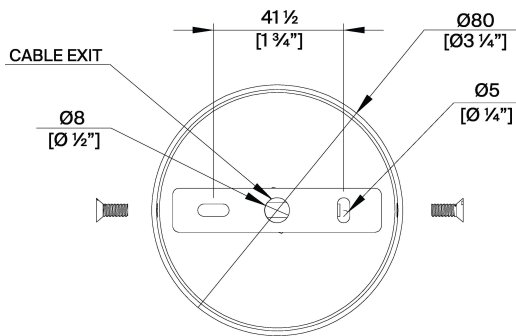

PORTA ROMANA

Matilda Pendant Large

MCL95L | Plaster White with Cream Etched Gold

Plaster White with Cream Etched Gold

HEIGHT
390mm | 15 1/2"

CONSTRUCTED FROM
Cast composite and metal with
decorative finish

LAMP
LED Supplied Fitted

WIDTH
280mm | 11 1/4"

WATTAGE
6W

MINIMUM DROP
500mm | 19 3/4"

VOLTAGE
220-240V

TOTAL DROP
1400mm | 55 1/4"

FINISHES
Plaster White with
Cream Etched Gold
Black with Etched Gold

Matilda DYbXUbhLarge MCL95L

Height
390mm | 15 1/2"

Width
280mm | 11 1/4"

Minimum Drop
500mm | 19 3/4"

TOTAL DROP
1400mm | 55 1/4"

| DcftUFca UbU&\$&3

8]a Ybg]cbgUbX k Y][\hg UfY dfcj]XYX UgU[i]XY"5" DcftUFca UbU DfcXi Wg UfY'a UXY Vm\UbX UbX j Uf]Uhc]bg VUb cVVf]b'gca Y dfcXi Wg"
H\Y dfcXi Wg nci UfY Vi n]b['cf'a Uf_Y]b[UfY Yi Wl gj] Y XYg][bg VY'cb[]b['rc DcftUFca UbU"DYUgY Xc bchgi Va]hXYg][b'g'YYrg Z'U]h f]b['ci f dfcXi Wg'rc'chYf'
a Ubi Z]Vh f]b['V'ca dUb]Ygbcf'rc'chYf dUff]Ygk \c'a][\h'5bma Ubi Z]Vh fYf'Zci bX'rc VY'fYdFcXi V]b['DcftUFca UbU dfcXi Wg k]' VY VYUWk]b['V'edn][\h'Uk UbX k]' VY'
UW]j Y'mdi fgi YX'