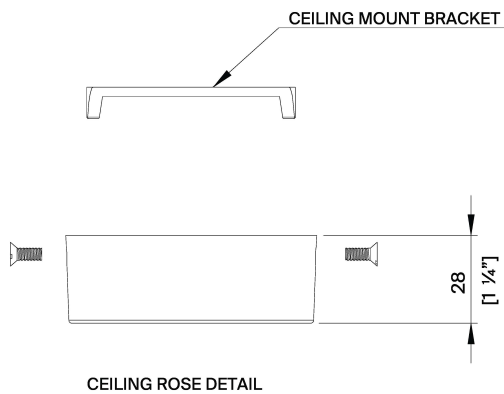

PORTA ROMANA

Matilda Pendant Large

MCL95L | Plaster White with Cream Etched Gold

Plaster White with Cream Etched Gold

HEIGHT
390mm | 15 1/2"

CONSTRUCTED FROM
Cast composite and metal with
decorative finish

LAMP
LED Supplied Fitted

WIDTH
280mm | 11 1/4"

WATTAGE
6W

MINIMUM DROP
500mm | 19 3/4"

VOLTAGE
220-240V

TOTAL DROP
1400mm | 55 1/4"

FINISHES
Plaster White with
Cream Etched Gold
Black with Etched Gold

Matilda DYbXUbhLarge MCL95L

Height
390mm | 15 1/2"

Width
280mm | 11 1/4"

Minimum Drop
500mm | 19 3/4"

TOTAL DROP
1400mm | 55 1/4"

| DcftUFca UbU&\$&3

8]a Ybg]cbgUbX k Y][\hg UfY dfcj]XYX UgU[i]XY"5" DcftUFca UbU DfcXi Wg UfY'a UXY Vm\UbX UbX j Uf]Uhc]bg VUb cVVf]b'gca Y dfcXi Wg"
H\Y dfcXi Wg nci UfY Vi n]b['cf'a Uf_Y]b[UfY Yi Wl gj] Y XYg][bg VY'cb[]b['rc DcftUFca UbU"DYUgY Xc bchgi Va]hXYg][b'g'YYrg Z'U]h f]b['ci f dfcXi Wg'rc'chYf'
a Ubi Z]Vh f]b['V'ca dUb]Ygbcf'rc'chYf dUff]Ygk \c'a][\h'5bma Ubi Z]Vh fYf'Zci bX'rc VY'fYdFcXi V]b['DcftUFca UbU dfcXi Wg k]' VY VYUWk]b['V'edn][\h'Uk UbX k]' VY'
UW]j Y'mdi fgi YX'