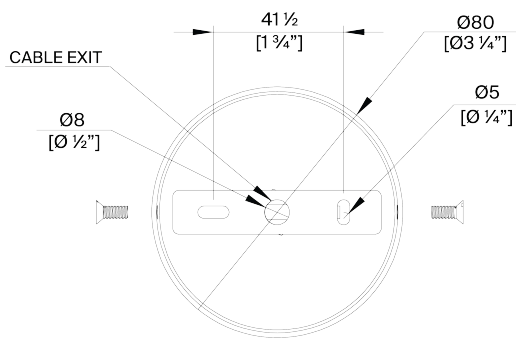

LAMP
LED Supplied Fitted

WIDTH
280mm | 11 1/4"

WEIGHT
3.5 kg | 7 3/4 lbs

WATTAGE
6W

MINIMUM DROP
500mm | 19 3/4"

VOLTAGE
220-240V

TOTAL DROP
1400mm | 55 1/4"

FINISHES

Plaster White with Cream Etched Gold
Black with Etched Gold

Matilda DYbXUbhLarge MCL95L

Height
390mm | 15 1/2"

Width
280mm | 11 1/4"

Minimum Drop
500mm | 19 3/4"

Total Drop
1400mm | 55 1/4"

| DcfHUFca UbU&\$&3