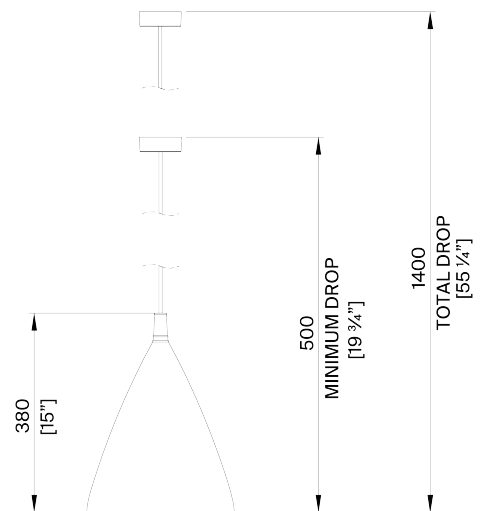

PORTA ROMANA

Matilda Pendant Large

MCL95L | Plaster White with Cream Etched Gold

Plaster White with Cream Etched Gold

HEIGHT
390mm | 15 1/2"

CONSTRUCTED FROM
Cast composite and metal with
decorative finish

LAMP
LED Supplied Fitted

WIDTH
280mm | 11 1/4"

WEIGHT
3.5 kg | 7 3/4 lbs

WATTAGE
6W

MINIMUM DROP
500mm | 19 3/4"

VOLTAGE
220-240V

TOTAL DROP
1400mm | 55 1/4"

FINISHES

Plaster White with Cream Etched Gold
Black with Etched Gold

Matilda DYbXUbhLarge MCL95L

Height
390mm | 15 1/2"

Width
280mm | 11 1/4"

Minimum Drop
500mm | 19 3/4"

Total Drop
1400mm | 55 1/4"

| DcfHUFca UbU&\$&3