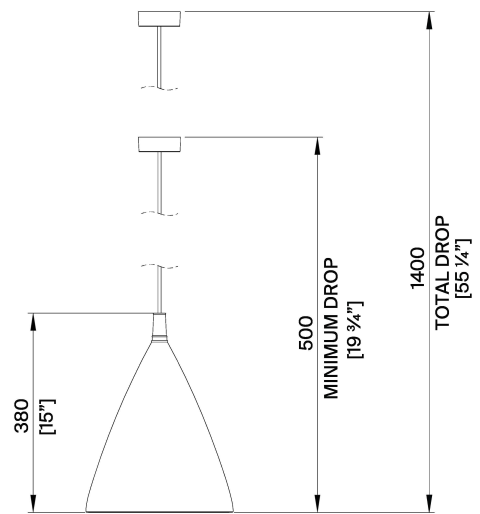

PORTA ROMANA

Matilda Pendant Large

MCL95L | Plaster White with Cream Etched Gold

Plaster White with Cream Etched Gold

HEIGHT
390mm | 15 1/2"

CONSTRUCTED FROM
Cast composite and metal with
decorative finish

LAMP
LED Supplied Fitted

WIDTH
280mm | 11 1/4"

WATTAGE
6W

MINIMUM DROP
500mm | 19 3/4"

VOLTAGE
220-240V

TOTAL DROP
1400mm | 55 1/4"

FINISHES
Plaster White with
Cream Etched Gold
Black with Etched Gold

Matilda DYbXUbhLarge MCL95L

Height
390mm | 15 1/2"

Width
280mm | 11 1/4"

Minimum Drop
500mm | 19 3/4"

TOTAL DROP
1400mm | 55 1/4"

| DcftUFca UbU&\$&3

8]a Ybg]cbgUbX k Y][\hg UfY dfcj]XYX UgU[i]XY"5" DcftUFca UbU DfcXi Wg UfY'a UXY Vm\UbX UbX j Uf]Uhc]bg VUb cVVf]b'gca Y dfcXi Wg"
H\Y dfcXi Wg nci UfY Vi n]b['cf'a Uf_Y]b[UfY Yi Wl gj] Y XYg][bg VY'cb[]b['rc DcftUFca UbU"DYUgY Xc bchgi Va]hXYg][b'g'YYrg Z'U]h f]b['ci f dfcXi Wg'rc'chYf'
a Ubi Z]Vh f]b['V'ca dUb]Ygbcf'rc'chYf dUff]Ygk \c'a][\h'5bma Ubi Z]Vh fYf'Zci bX'rc VY'fYdFcXi V]b['DcftUFca UbU dfcXi Wg k]' VY VYUWk]b['V'edn][\h'Uk UbX k]' VY'
UW]j Y'mdi fgi YX'