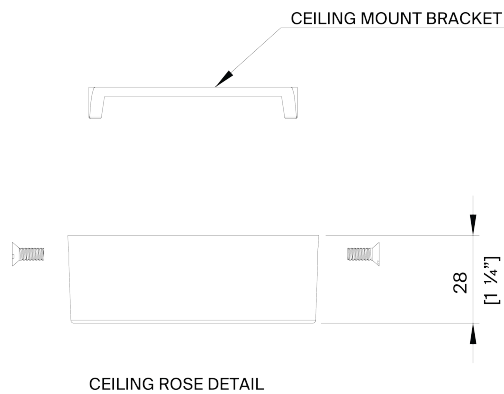

PORTA ROMANA

Matilda Pendant Large

MCL95L | Plaster White with Cream Etched Gold

Plaster White with Cream Etched Gold

HEIGHT
390mm | 15 1/2"

CONSTRUCTED FROM
Cast composite and metal with
decorative finish

LAMP
LED Supplied Fitted

WIDTH
280mm | 11 1/4"

WEIGHT
3.5 kg | 7 3/4 lbs

WATTAGE
6W

MINIMUM DROP
500mm | 19 3/4"

VOLTAGE
220-240V

TOTAL DROP
1400mm | 55 1/4"

FINISHES

Plaster White with Cream Etched Gold
Black with Etched Gold

Matilda DYbXUbhLarge MCL95L

Height
390mm | 15 1/2"

Width
280mm | 11 1/4"

Minimum Drop
500mm | 19 3/4"

Total Drop
1400mm | 55 1/4"

| DcfHUFca UbU&\$&3