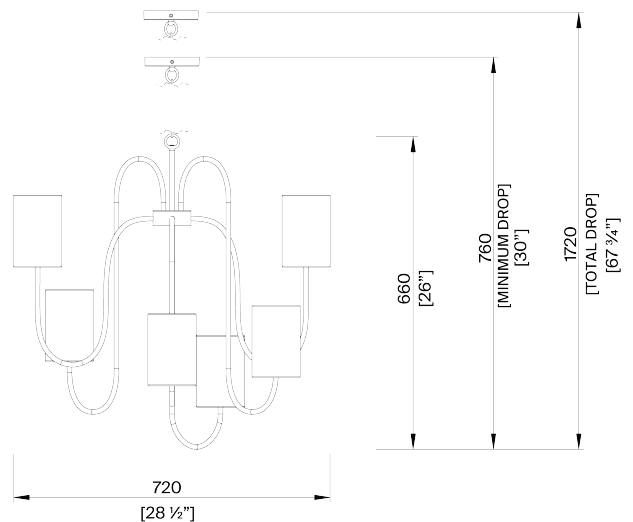

## Emile Ceiling Light Small

MCL92S | French Brass with Clear Glass

French Brass with Clear Glass shown with 4" Cylinder in Natural Linen and Cream Card lining

HEIGHT  
660mm | 26"

HEIGHT WITH SHADE  
660mm | 26"

WIDTH  
610mm | 24 1/4"

WIDTH WITH SHADE  
720mm | 28 1/2"

DEPTH  
590mm | 23 1/4"

CONSTRUCTED FROM  
Steel with decorative finish and glass  
cubes

MINIMUM DROP  
760mm | 30"

TOTAL DROP  
1720mm | 67 3/4"

WEIGHT  
4.5kg | 10 lbs

Extra chain available

RECOMMENDED SHADE  
4" Cylinder

LAMP  
450lm (5W) LED E14 Candle

WATTAGE  
25W

VOLTAGE  
220-240V

This piece requires a dedicated carrier and chargeable crate

Finishes  
French Brass with Clear Glass

# Emilie Ceiling Light Small MCL92S

**HEIGHT**  
660mm | 26"

**HEIGHT WITH SHADE**  
660mm | 26"

**WIDTH**  
610mm | 24 1/4"

**WIDTH WITH SHADE**  
720mm | 28 1/2"

**DEPTH**  
590mm | 23 1/4"

CEILING ROSE DETAIL