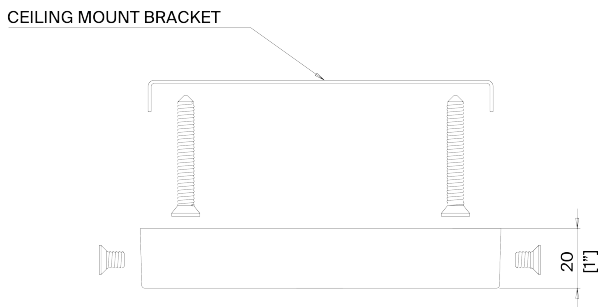

## Emile Ceiling Light Small

MCL92S | French Brass with Clear Glass

French Brass with Clear Glass shown with 4" Cylinder in Natural Linen and Cream Card lining

HEIGHT  
660mm | 26"

HEIGHT WITH SHADE  
660mm | 26"

WIDTH  
610mm | 24 1/4"

WIDTH WITH SHADE  
720mm | 28 1/2"

DEPTH  
590mm | 23 1/4"

CONSTRUCTED FROM  
Steel with decorative finish and glass  
cubes

MINIMUM DROP  
760mm | 30"

TOTAL DROP  
1720mm | 67 3/4"

WEIGHT  
4.5kg | 10 lbs

Extra chain available

RECOMMENDED SHADE  
4" Cylinder

LAMP  
450lm (5W) LED E14 Candle

WATTAGE  
25W

VOLTAGE  
220-240V

This piece requires a dedicated carrier and chargeable crate

Finishes  
French Brass with Clear Glass

# Emilie Ceiling Light Small MCL92S

**HEIGHT**  
660mm | 26"

**HEIGHT WITH SHADE**  
660mm | 26"

**WIDTH**  
610mm | 24 1/4"

**WIDTH WITH SHADE**  
720mm | 28 1/2"

**DEPTH**  
590mm | 23 1/4"

CEILING ROSE DETAIL