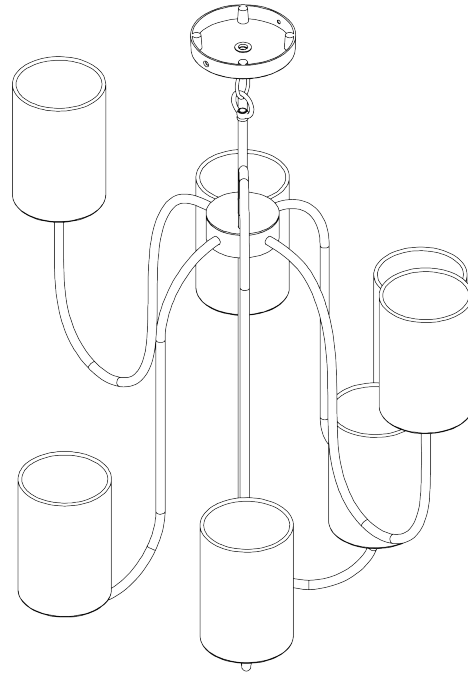

## Emile Ceiling Light Small

MCL92S | French Brass with Clear Glass

French Brass with Clear Glass shown with 4" Cylinder in Natural Linen and Cream Card lining

HEIGHT  
660mm | 26"

HEIGHT WITH SHADE  
660mm | 26"

WIDTH  
610mm | 24 1/4"

WIDTH WITH SHADE  
720mm | 28 1/2"

DEPTH  
590mm | 23 1/4"

CONSTRUCTED FROM  
Steel with decorative finish and glass  
cubes

MINIMUM DROP  
760mm | 30"

TOTAL DROP  
1720mm | 67 3/4"

WEIGHT  
4.5kg | 10 lbs

Extra chain available

RECOMMENDED SHADE  
4" Cylinder

LAMP  
450lm (5W) LED E14 Candle

WATTAGE  
25W

VOLTAGE  
220-240V

This piece requires a dedicated carrier and chargeable crate

Finishes  
French Brass with Clear Glass

# Emilie Ceiling Light Small MCL92S

**HEIGHT**  
660mm | 26"

**HEIGHT WITH SHADE**  
660mm | 26"

**WIDTH**  
610mm | 24 1/4"

**WIDTH WITH SHADE**  
720mm | 28 1/2"

**DEPTH**  
590mm | 23 1/4"

CEILING ROSE DETAIL