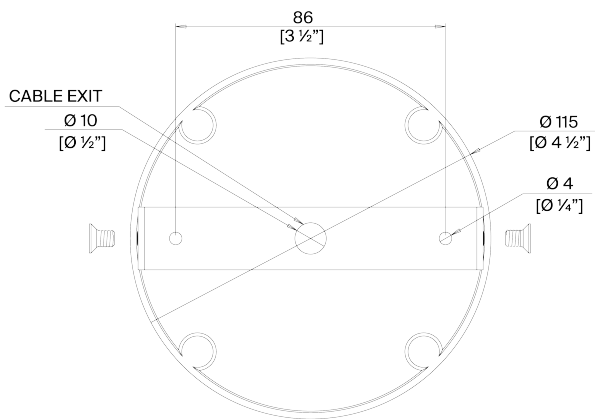

## Emile Ceiling Light Small

MCL92S | French Brass with Clear Glass

French Brass with Clear Glass shown with 4" Cylinder in Natural Linen and Cream Card lining

HEIGHT  
660mm | 26"

HEIGHT WITH SHADE  
660mm | 26"

WIDTH  
610mm | 24 1/4"

WIDTH WITH SHADE  
720mm | 28 1/2"

DEPTH  
590mm | 23 1/4"

CONSTRUCTED FROM  
Steel with decorative finish and glass  
cubes

MINIMUM DROP  
760mm | 30"

TOTAL DROP  
1720mm | 67 3/4"

WEIGHT  
4.5kg | 10 lbs

Extra chain available

RECOMMENDED SHADE  
4" Cylinder

LAMP  
450lm (5W) LED E14 Candle

WATTAGE  
25W

VOLTAGE  
220-240V

This piece requires a dedicated carrier and chargeable crate

Finishes  
French Brass with Clear Glass

# Emilie Ceiling Light Small MCL92S

**HEIGHT**  
660mm | 26"

**HEIGHT WITH SHADE**  
660mm | 26"

**WIDTH**  
610mm | 24 1/4"

**WIDTH WITH SHADE**  
720mm | 28 1/2"

**DEPTH**  
590mm | 23 1/4"

CEILING ROSE DETAIL