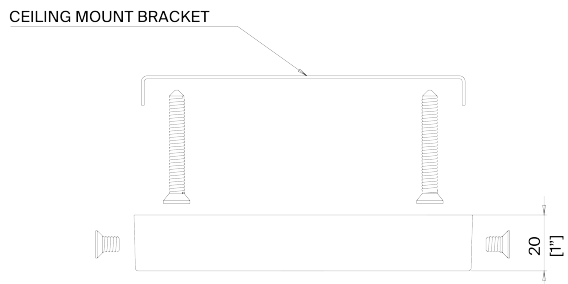

PORTA ROMANA

Paradiso Ceiling Light

MCL100 | Plaster White with Cream Etched Gold

Plaster White with Cream Etched Gold

HEIGHT
860mm | 34"

WIDTH 1345mm | 53"

Minimum Drop
1000mm | 39 1/2"

TOTAL DROP
2000mm | 79 3/4"

CONSTRUCTED FROM
Cast jesmonite and metal with
decorative finish

WEIGHT
23 kg | 50 3/4"

LAMP
12 x 320lm (3w) LED G9 Capsule

WATTAGE
25W

VOLTAGE
220-240V

This piece requires a dedicated carrier
and chargeable crate

Extra chain available

FINISHES

Plaster White with Cream Etched Gold
Black with Etched Gold

Paradiso Ceiling Light MCL100

HEIGHT
860mm | 34"

WIDTH
1345mm | 53"

Minimum Drop
1000mm | 39 1/2"

TOTAL DROP
2000mm | 79 3/4"

CEILING ROSE DETAIL

© Porta Romana 2023

Dimensions and weights are provided as a guide. All Porta Romana Products are made by hand and variations can occur in some products. The products you are buying or marketing are exclusive designs belonging to Porta Romana. Please do not submit design sheets featuring our products to other manufacturing companies nor to other parties who might. Any manufacturer found to be reproducing Porta Romana products will be breaching copyright law and will be actively pursued