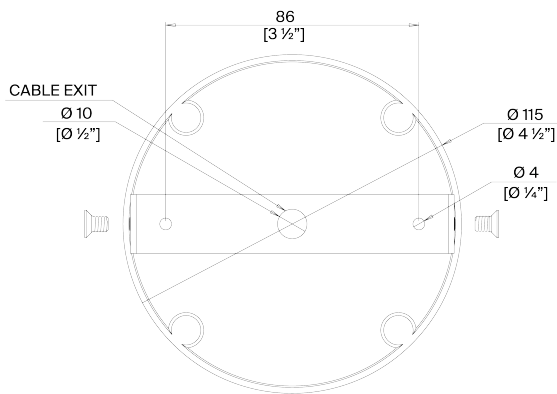

PORTA ROMANA

Paradiso Ceiling Light

MCL100 | Plaster White with Cream Etched Gold

Plaster White with Cream Etched Gold

HEIGHT
860mm | 34"

WIDTH 1345mm | 53"

Minimum Drop
1000mm | 39 1/2"

TOTAL DROP
2000mm | 79 3/4"

CONSTRUCTED FROM
Cast jesmonite and metal with
decorative finish

WEIGHT
23 kg | 50 3/4"

LAMP
12 x 320lm (3w) LED G9 Capsule

WATTAGE
25W

VOLTAGE
220-240V

This piece requires a dedicated carrier
and chargeable crate

Extra chain available

FINISHES

Plaster White with Cream Etched Gold
Black with Etched Gold

Paradiso Ceiling Light MCL100

HEIGHT
860mm | 34"

WIDTH
1345mm | 53"

Minimum Drop
1000mm | 39 1/2"

TOTAL DROP
2000mm | 79 3/4"