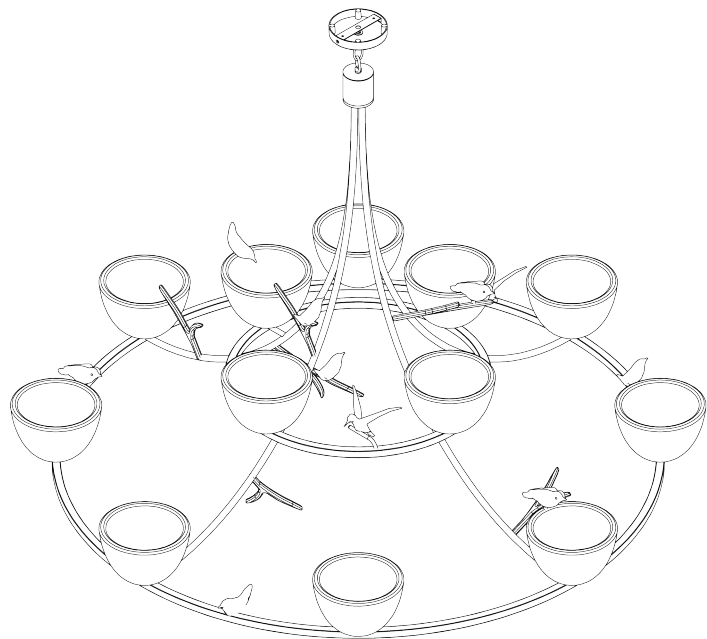

PORTA ROMANA

Paradiso Ceiling Light

MCL100 | Plaster White with Cream Etched Gold

Plaster White with Cream Etched Gold

HEIGHT
860mm | 34"

WIDTH 1345mm | 53"

Minimum Drop
1000mm | 39 1/2"

TOTAL DROP
2000mm | 79 3/4"

Extra chain available

FINISHES

Plaster White with Cream Etched Gold
Black with Etched Gold

Paradiso Ceiling Light MCL100

HEIGHT
860mm | 34"

WIDTH
1345mm | 53"

Minimum Drop
1000mm | 39 1/2"

TOTAL DROP
2000mm | 79 3/4"

CEILING ROSE DETAIL

© Porta Romana 2023

Dimensions and weights are provided as a guide. All Porta Romana Products are made by hand and variations can occur in some products. The products you are buying or marketing are exclusive designs belonging to Porta Romana. Please do not submit design sheets featuring our products to other manufacturing companies nor to other parties who might. Any manufacturer found to be reproducing Porta Romana products will be breaching copyright law and will be actively pursued