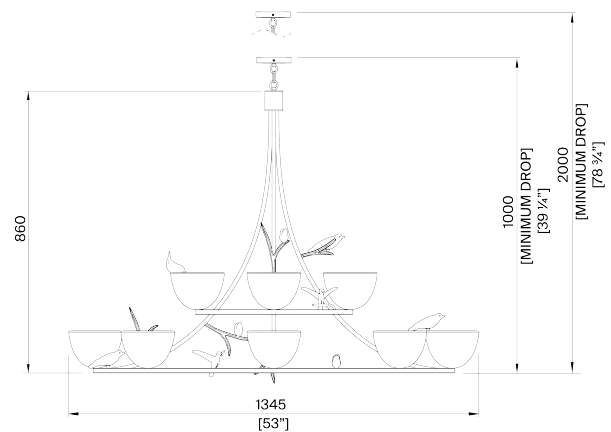

PORTA ROMANA

Paradiso Ceiling Light

MCL100 | Plaster White with Cream Etched Gold

Plaster White with Cream Etched Gold

HEIGHT
860mm | 34"

WIDTH 1345mm | 53"

Minimum Drop
1000mm | 39 1/2"

TOTAL DROP
2000mm | 79 3/4"

CONSTRUCTED FROM
Cast jesmonite and metal with
decorative finish

WEIGHT
23 kg | 50 3/4"

LAMP
12 x 320lm (3w) LED G9 Capsule

WATTAGE
25W

VOLTAGE
220-240V

This piece requires a dedicated carrier
and chargeable crate

Extra chain available

FINISHES

Plaster White with Cream Etched Gold
Black with Etched Gold

Paradiso Ceiling Light MCL100

HEIGHT
860mm | 34"

WIDTH
1345mm | 53"

Minimum Drop
1000mm | 39 1/2"

TOTAL DROP
2000mm | 79 3/4"

CEILING ROSE DETAIL

© Porta Romana 2023

Dimensions and weights are provided as a guide. All Porta Romana Products are made by hand and variations can occur in some products. The products you are buying or marketing are exclusive designs belonging to Porta Romana. Please do not submit design sheets featuring our products to other manufacturing companies nor to other parties who might. Any manufacturer found to be reproducing Porta Romana products will be breaching copyright law and will be actively pursued